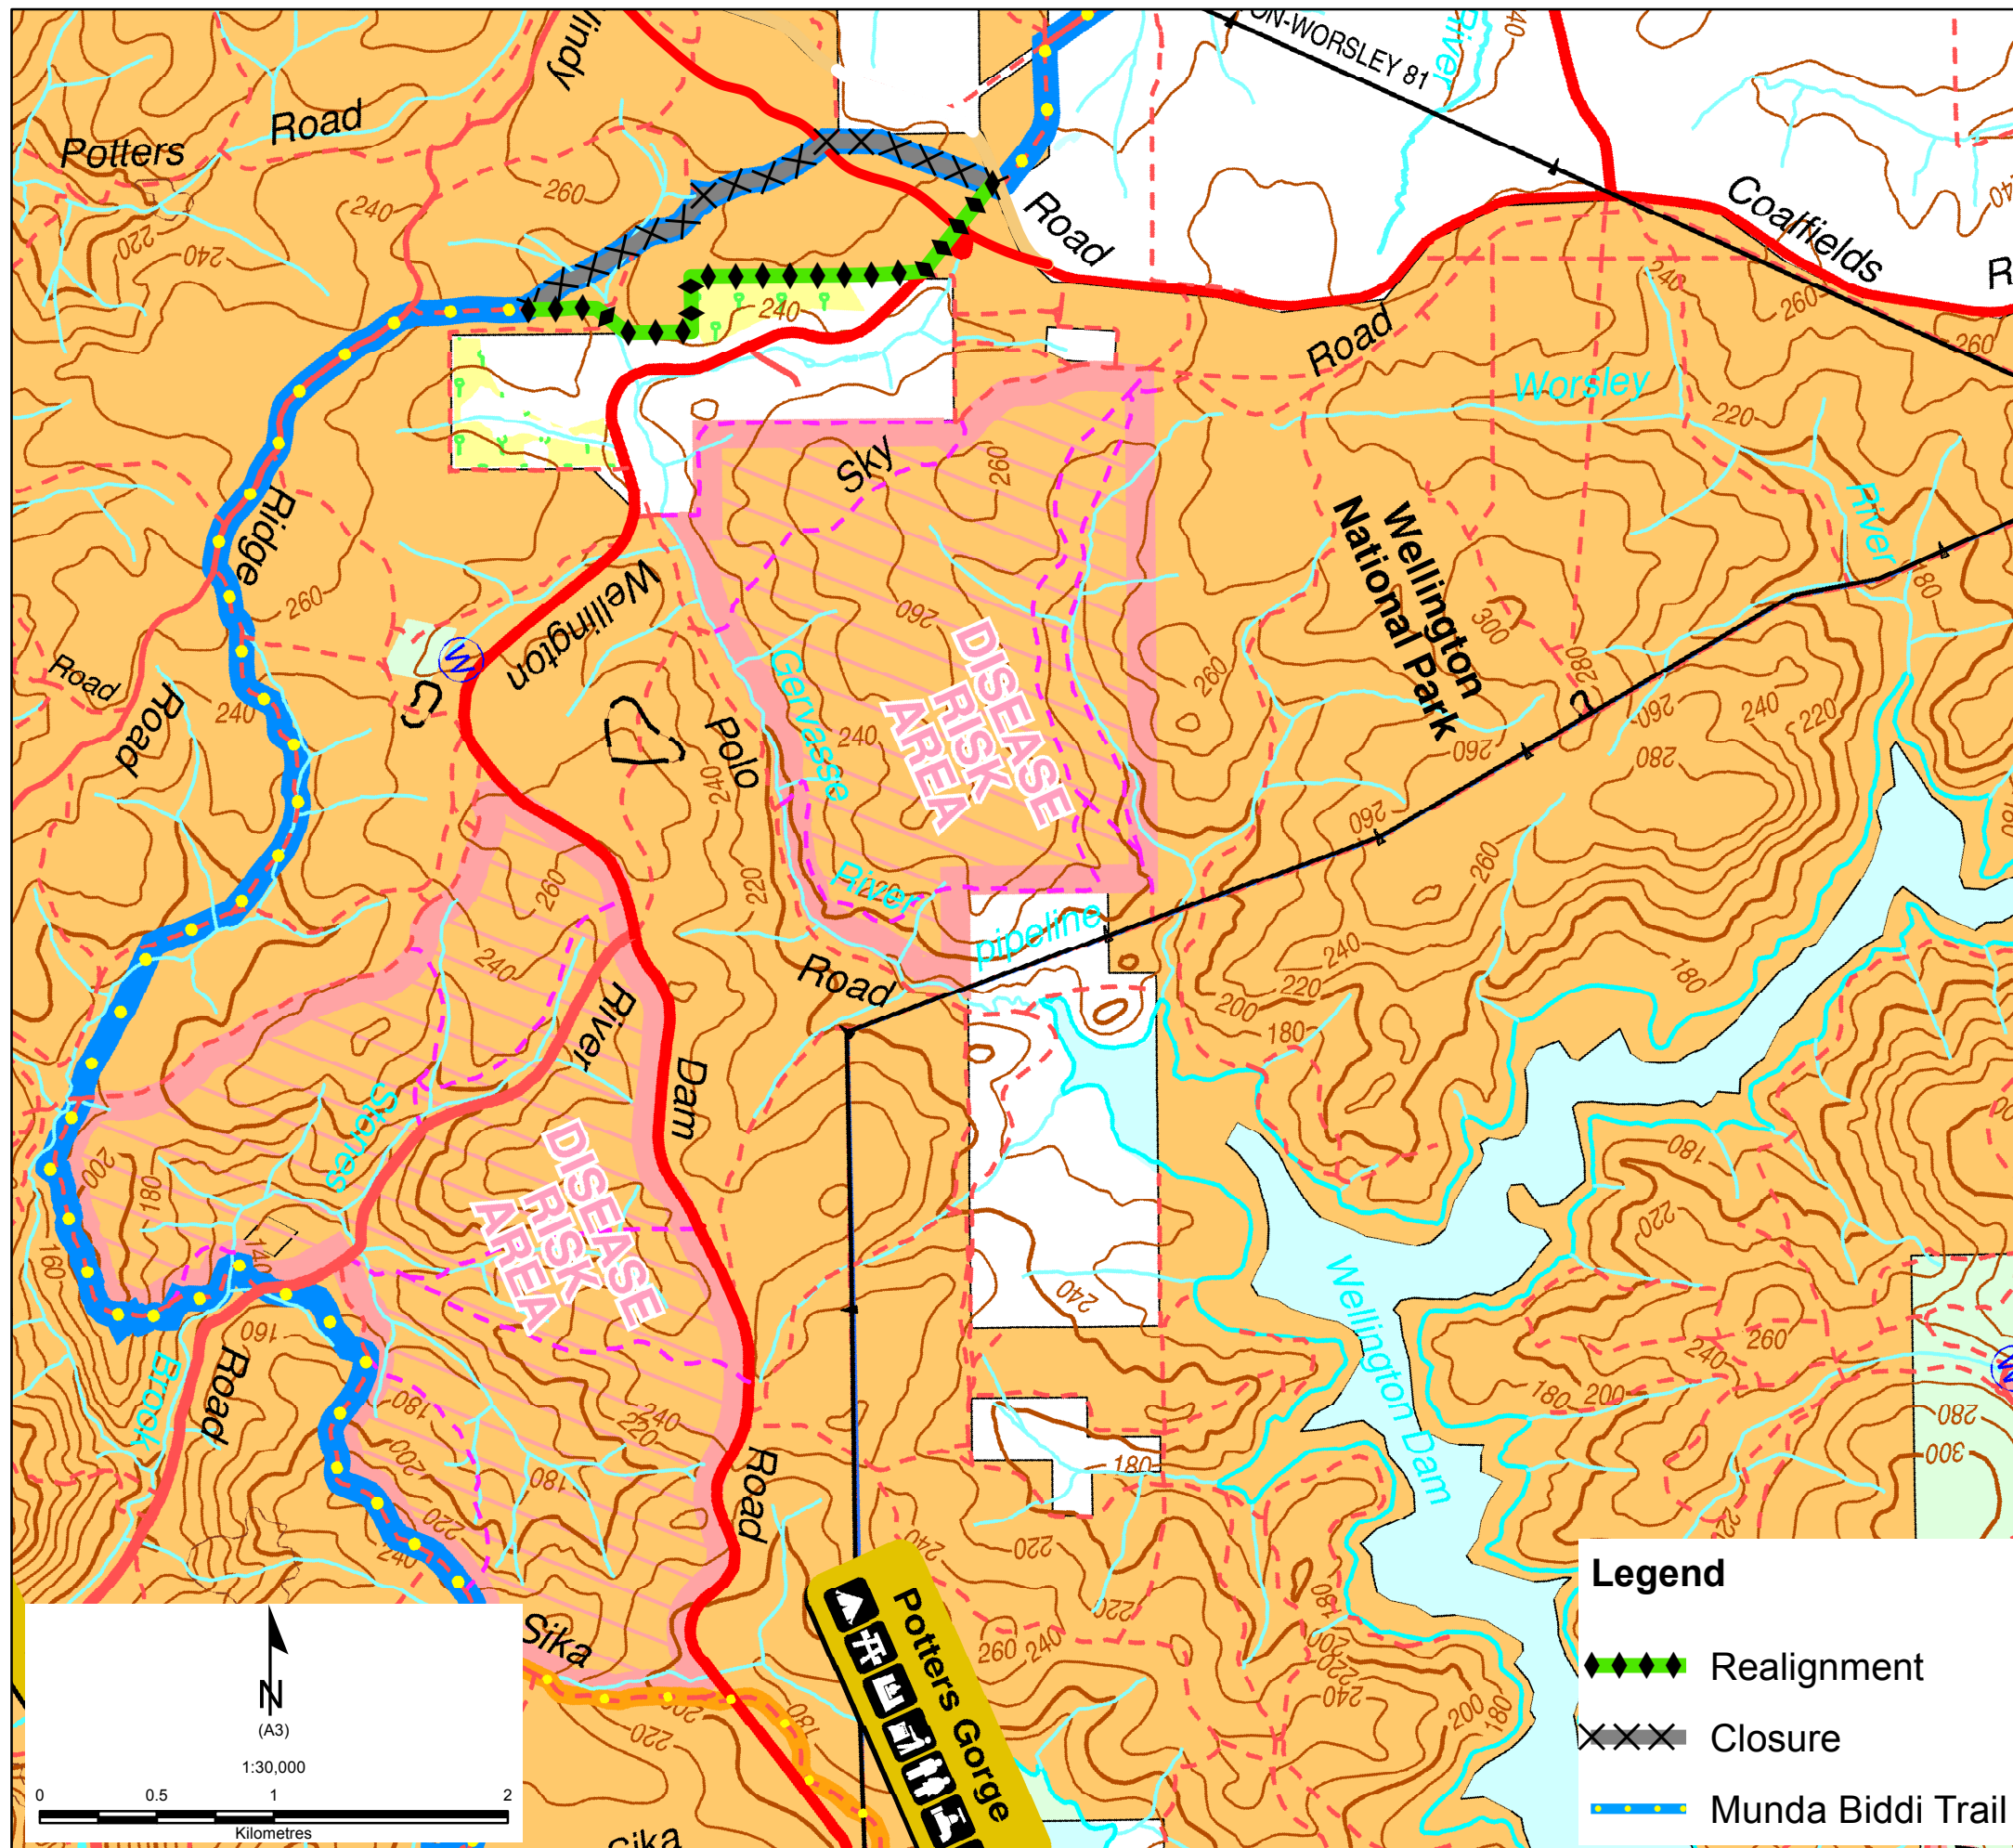

Munda Biddi Trail REALIGNMENT

2016

The Munda Biddi Trail has been permanently realigned.

Approximately 2.3km of Trail have been permanently closed as shown on the map.

A 2.5km realignment is now permanently in operation as shown in green on the map.

For more information contact the Department of Parks and Wildlife Collie on (08) 9735 1988.

Department of Parks and Wildlife