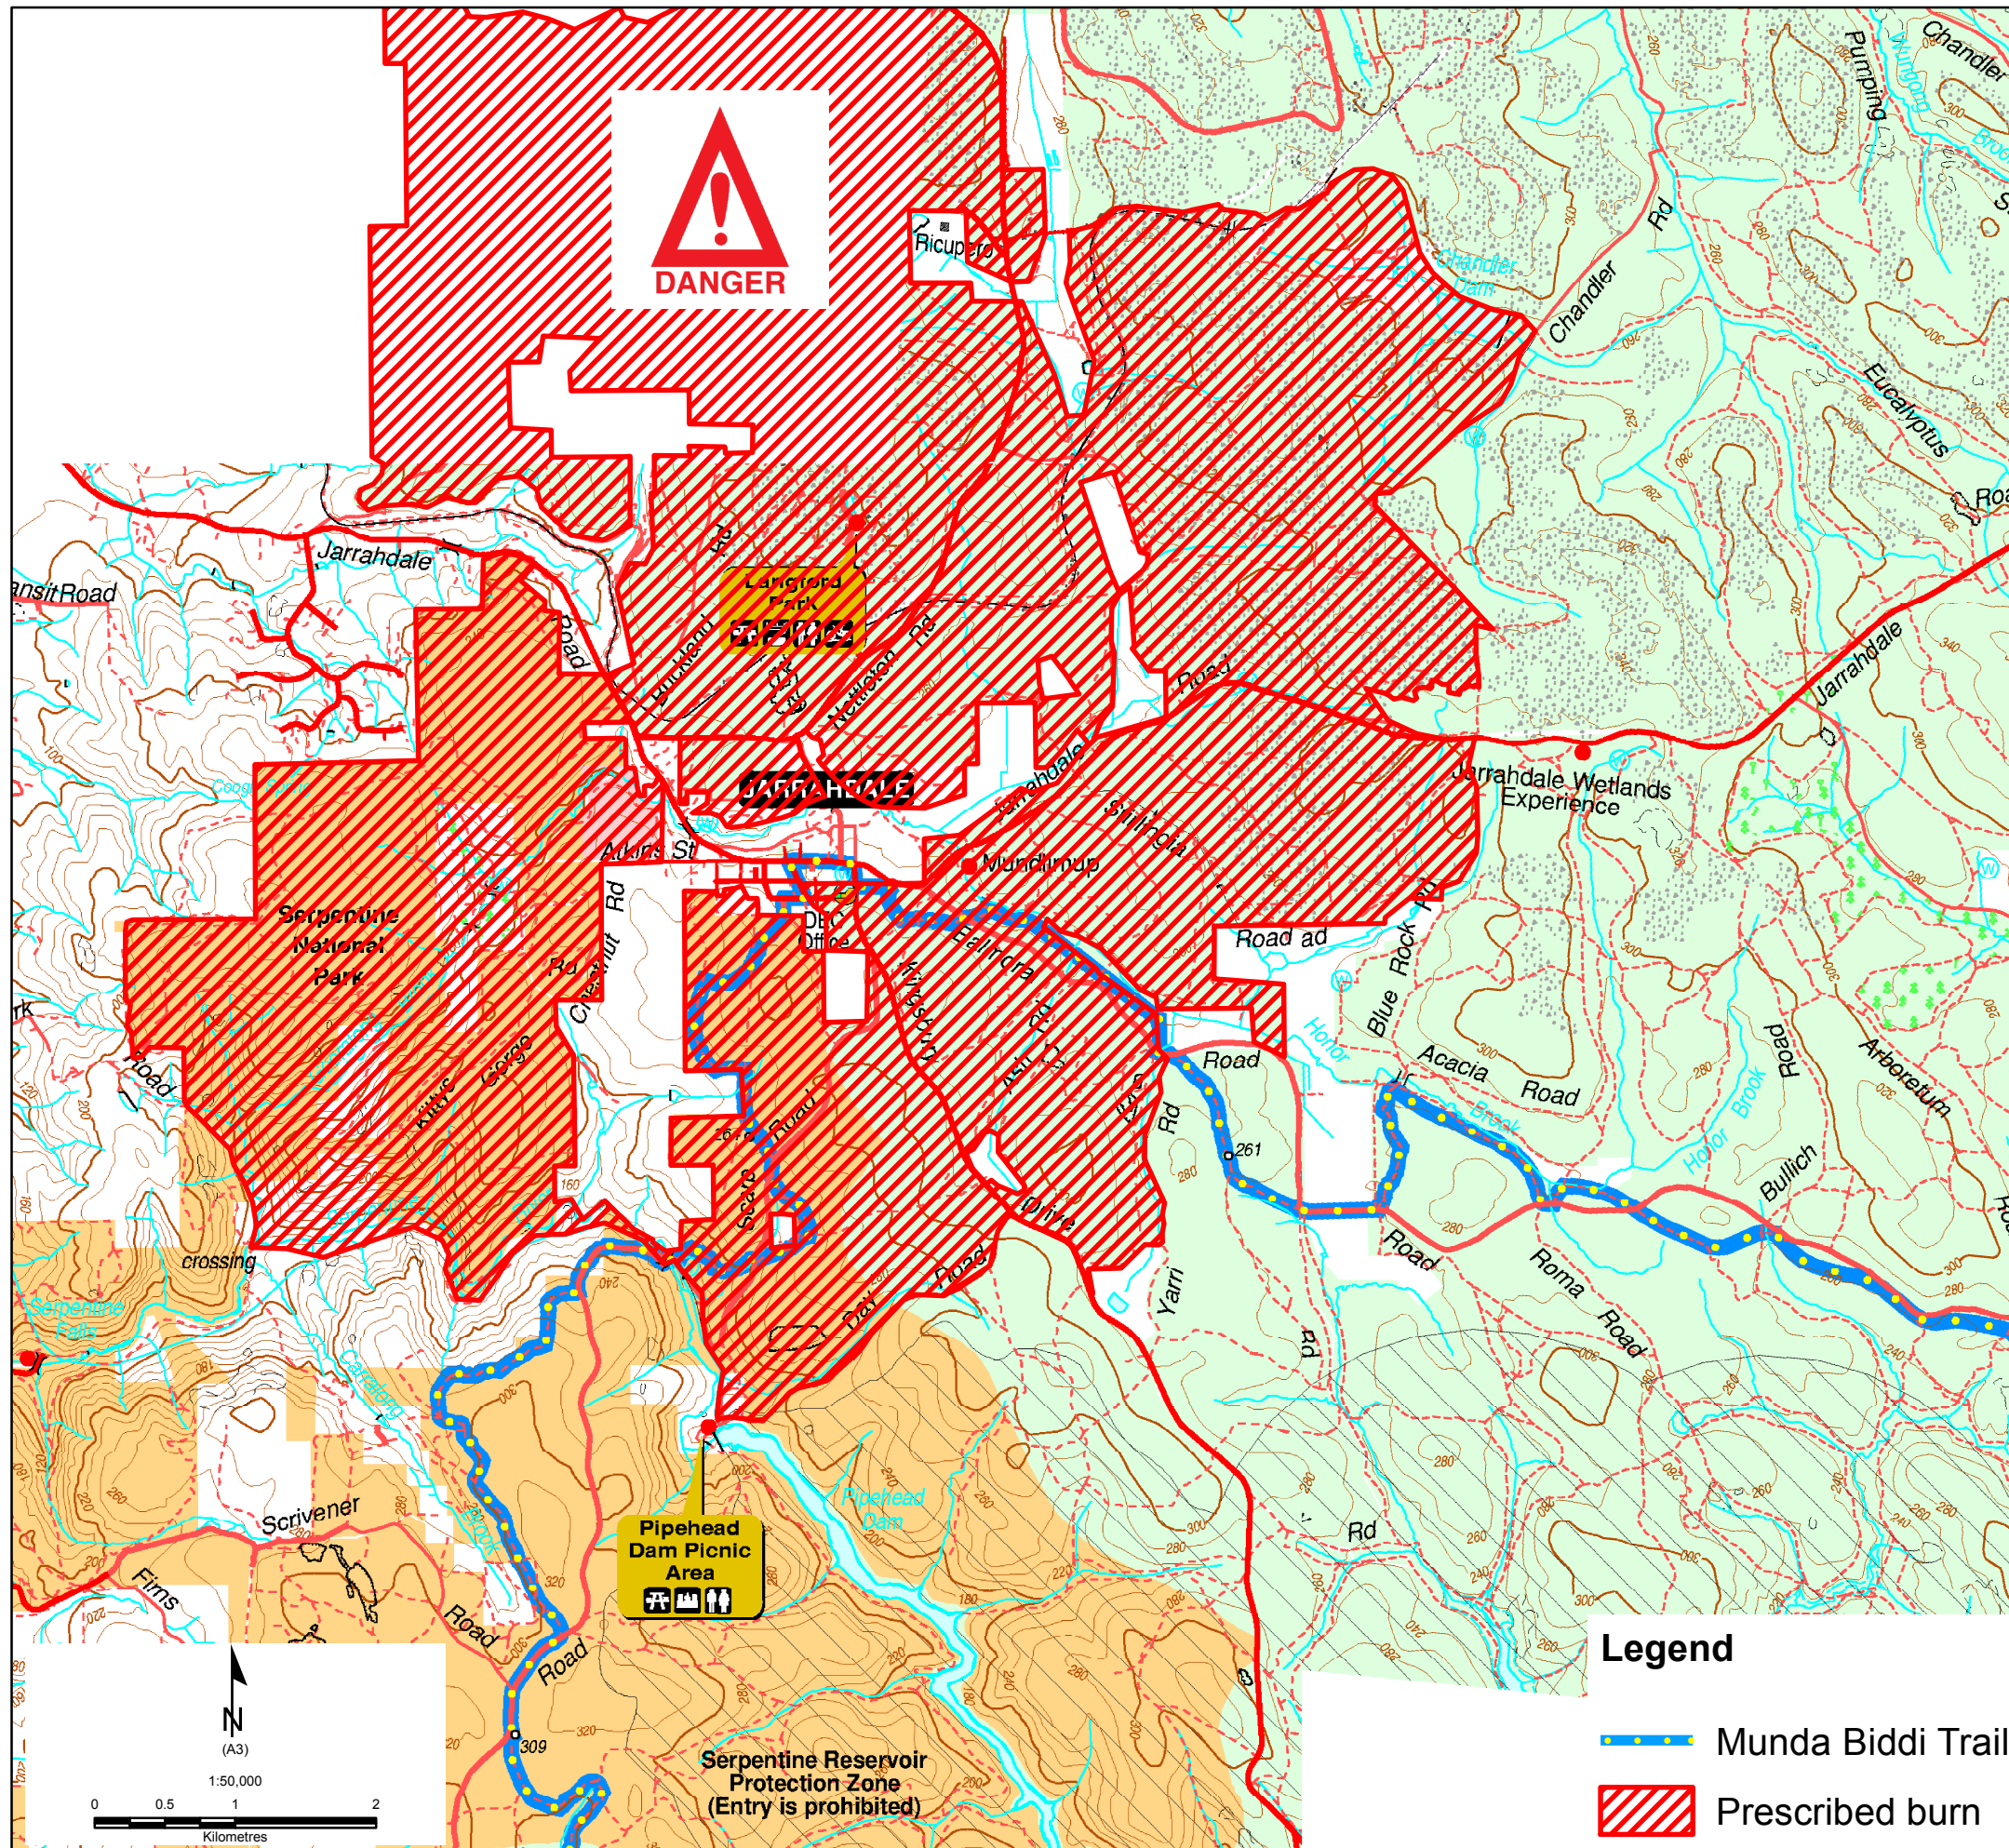

Munda Biddi Trail SMOKE WARNING

This prescribed burn is proposed for sometime during

Autumn, Winter or Spring 2018

PRESCRIBED BURN

Jarrahdale

Prescribed burning is being carried out.

Smoke may affect the Trail.

For your safety adhere to and follow all signage and instructions from Parks and Wildlife and other emergency staff.

Riders should be aware of fire operations vehicles and other traffic in the area.

For more information contact the Parks and Wildlife Service Mundaring on (08) 9290 6100.

Legend

-  Munda Biddi Trail
-  Prescribed burn

Department of Biodiversity,
Conservation and Attractions

If applicable this map is based on information provided by and with the permission of the Western Australian Land Information Authority (Landgate) (2013).
Roads and tracks on land managed by the Department of Parks and Wildlife may contain unmarked hazards and their surface condition is variable. Exercise caution and drive to conditions on all roads.
The Department of Parks and Wildlife does not guarantee that this map is without flaw of any kind and disclaims all liability for any errors, loss or other consequence which may arise from relying on any information depicted.