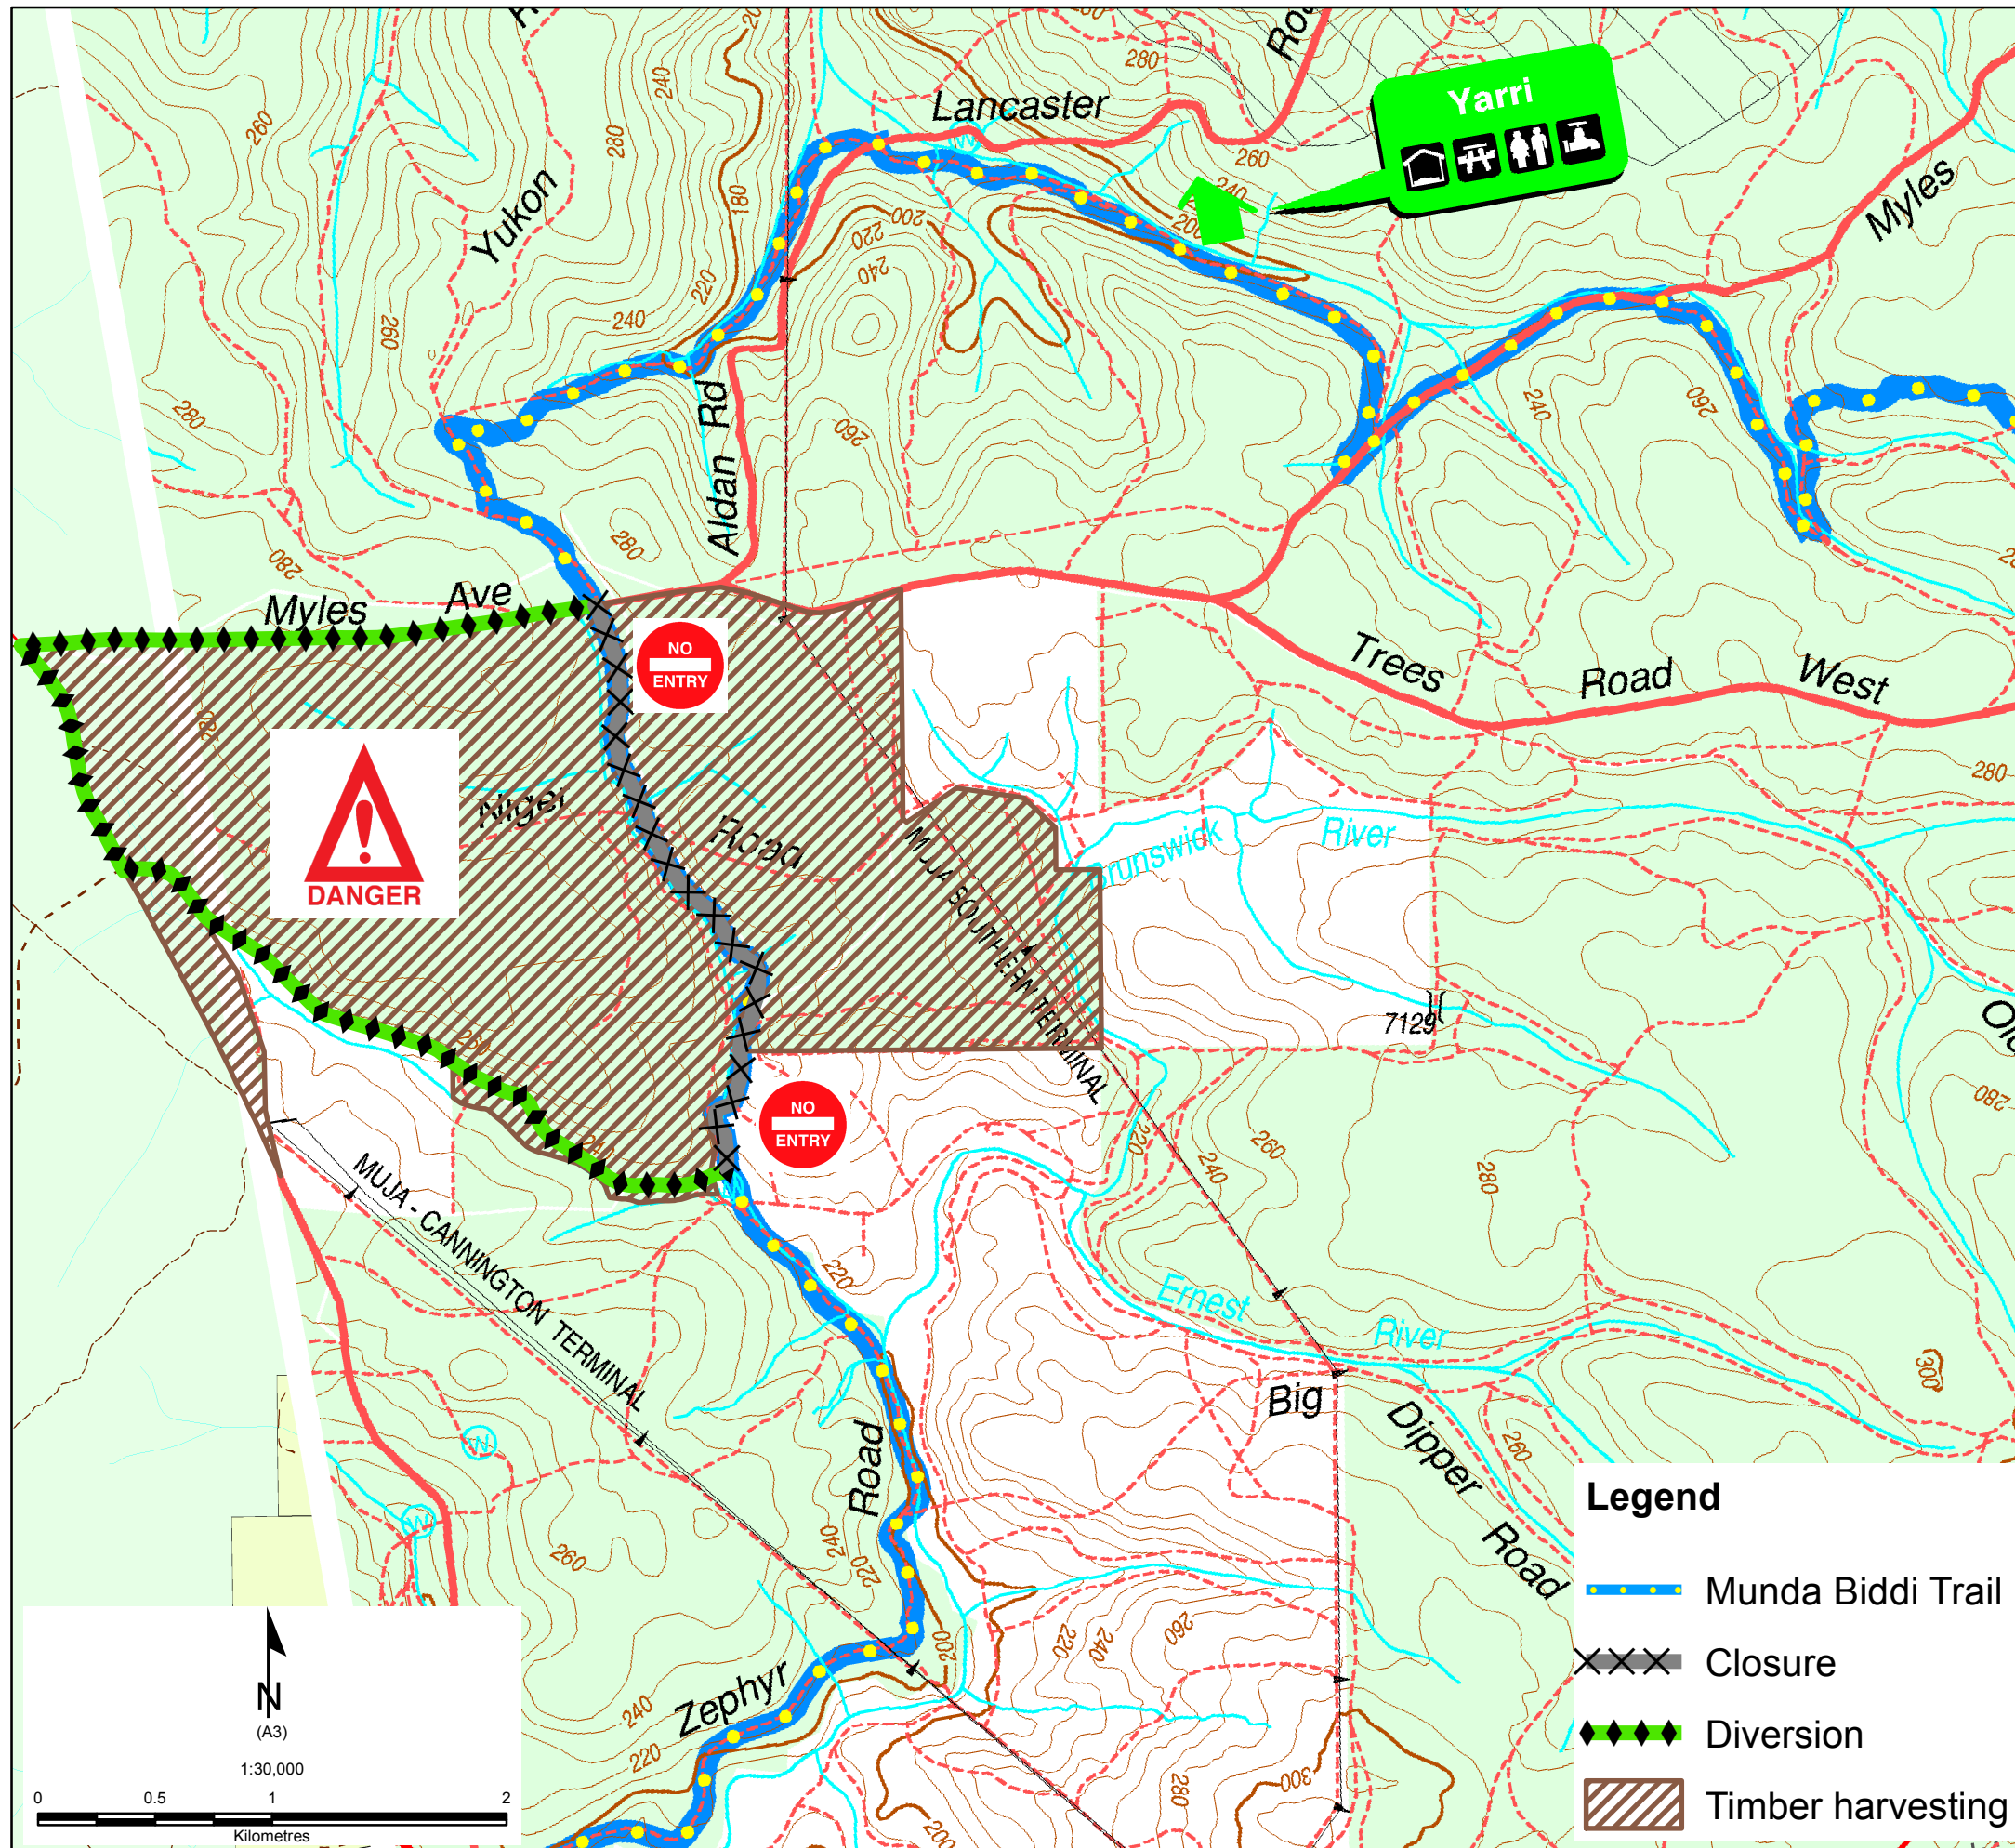

Munda Biddi Trail TRAIL CLOSED

2018

TIMBER HARVESTING DIVERSION

N of Collie

The Munda Biddi Trail is closed for 2.7km due to timber harvesting.

A 6.6km diversion is in place.

The original route will remain closed until declared safe.

For your safety stay on the marked diversion, adhere to and follow all signage and instructions from Parks and Wildlife and other emergency staff.

Riders should be aware of forestry vehicles and other traffic in the area.

For more information contact either the Forest Products Commission on (08) 9363 4600 or the Parks and Wildlife Service Collie on (08) 9735 1988.

- Legend**
- Munda Biddi Trail
 - Closure
 - Diversion
 - Timber harvesting

Department of Biodiversity,
Conservation and Attractions

If applicable this map is based on information provided by and with the permission of the Western Australian Land Information Authority (Landgate) (2013). Roads and tracks on land managed by the Department of Biodiversity, Conservation and Attractions may contain unmarked hazards and their surface condition is variable. Exercise caution and drive to conditions on all roads. The Department of Biodiversity, Conservation and Attractions does not guarantee that this map is without flaw of any kind and disclaims all liability for any errors, loss or other consequence which may arise from relying on any information depicted.