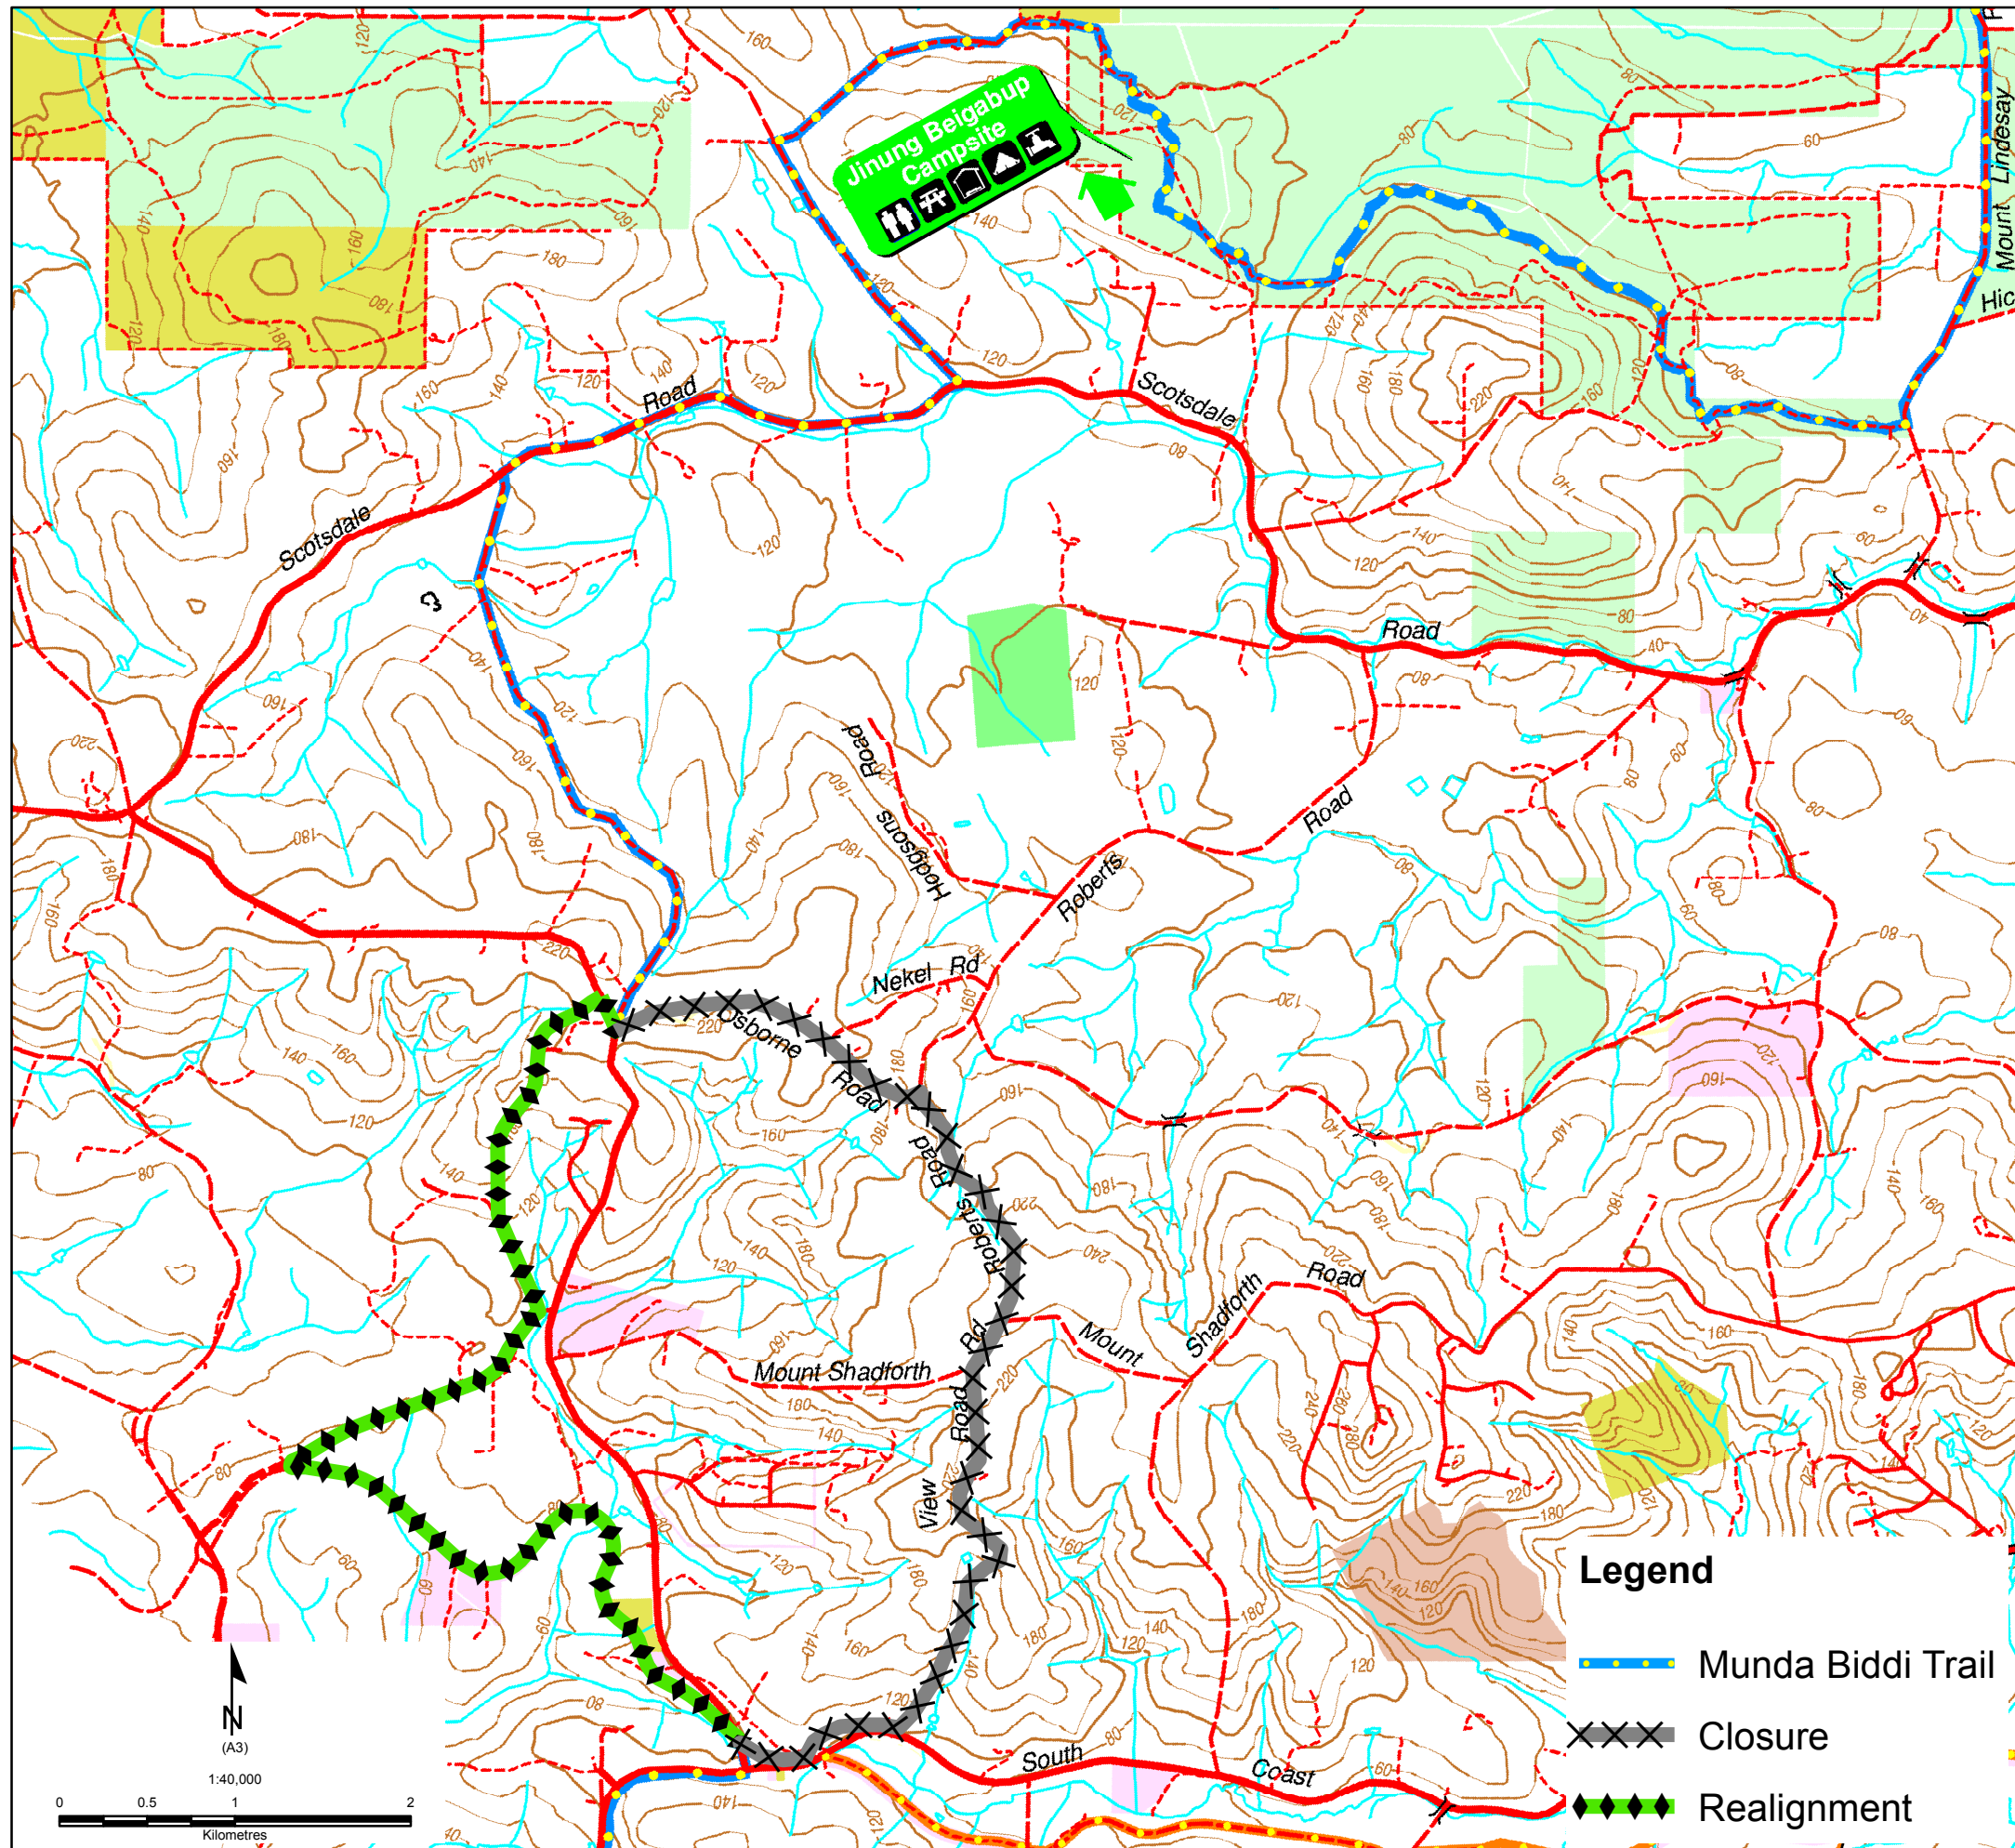

Munda Biddi Trail REALIGNMENT

2015

The Munda Biddi Trail has been permanently realigned.

Approximately 7.2km of Trail have been permanently closed as shown on the map.

A 7.6km realignment is now permanently in operation as shown on the map.

For more information contact the Department of Parks and Wildlife Walpole on (08) 9840 0400.

Department of
Parks and Wildlife