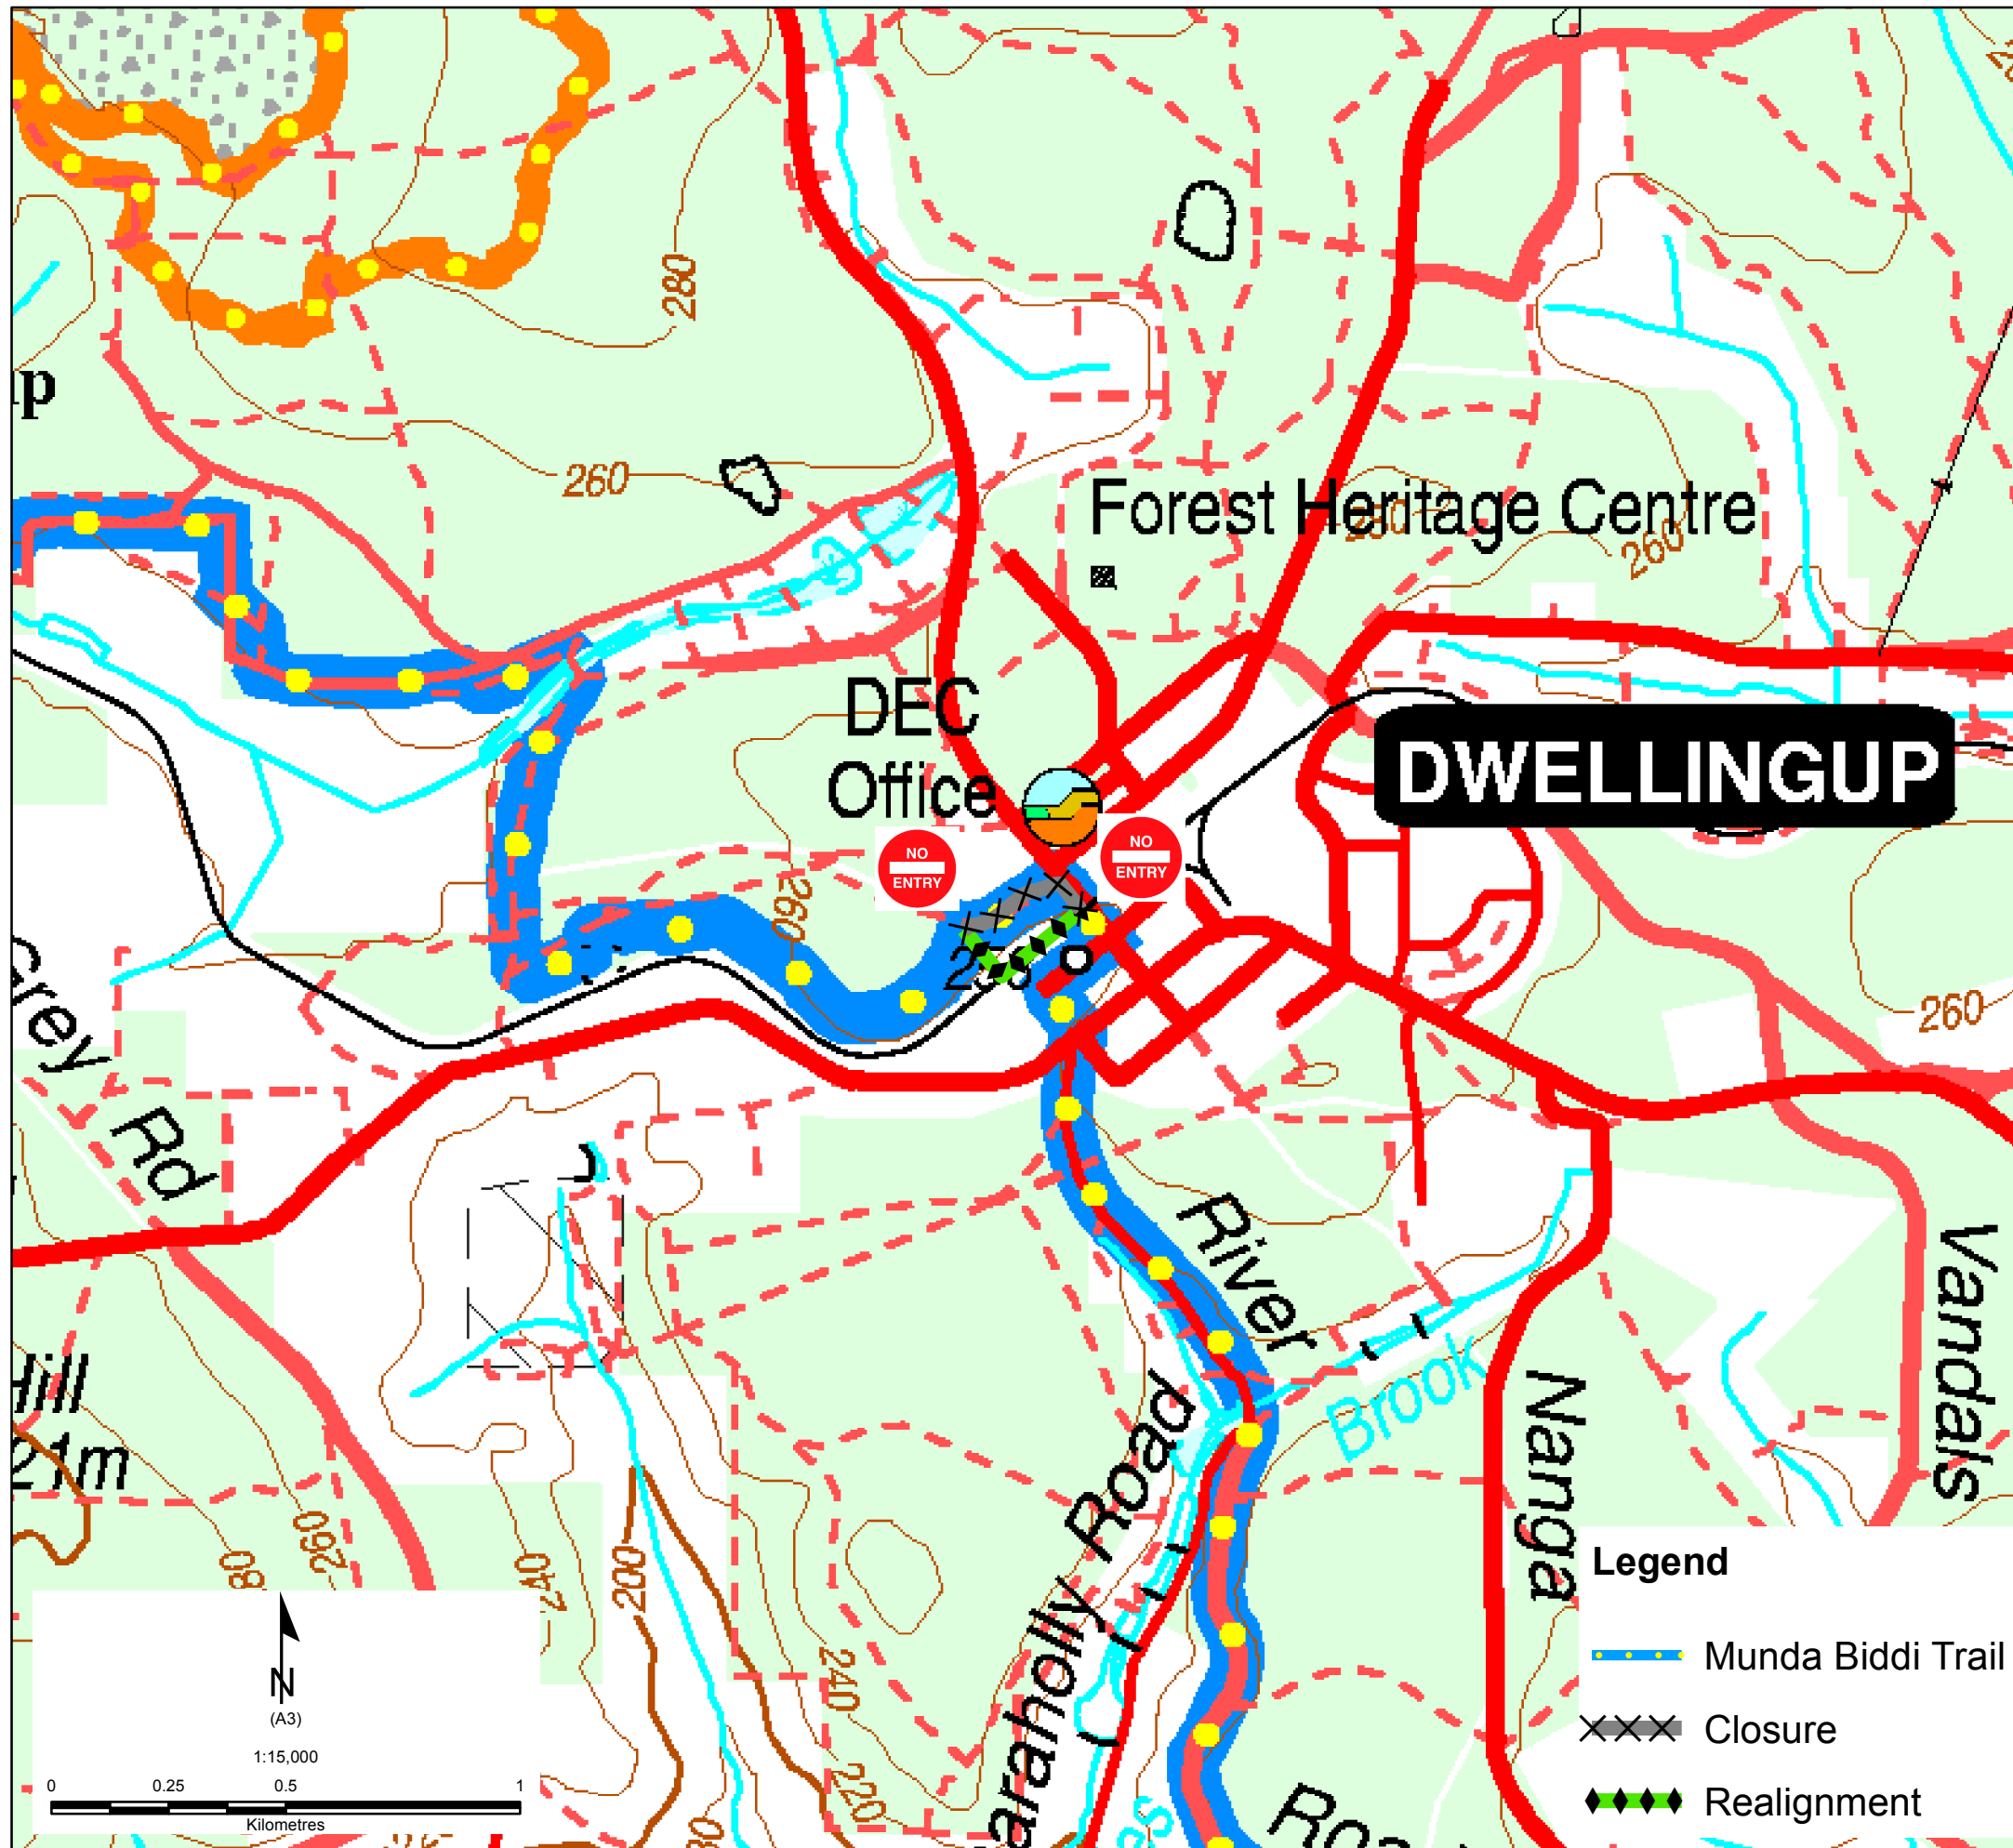

# Munda Biddi Trail REALIGNMENT

2017

The Munda Biddi Trail has been permanently realigned for 350m.

For more information contact the Department of Parks and Wildlife Mundaring on (08) 9290 6100.

Department of  
Parks and Wildlife