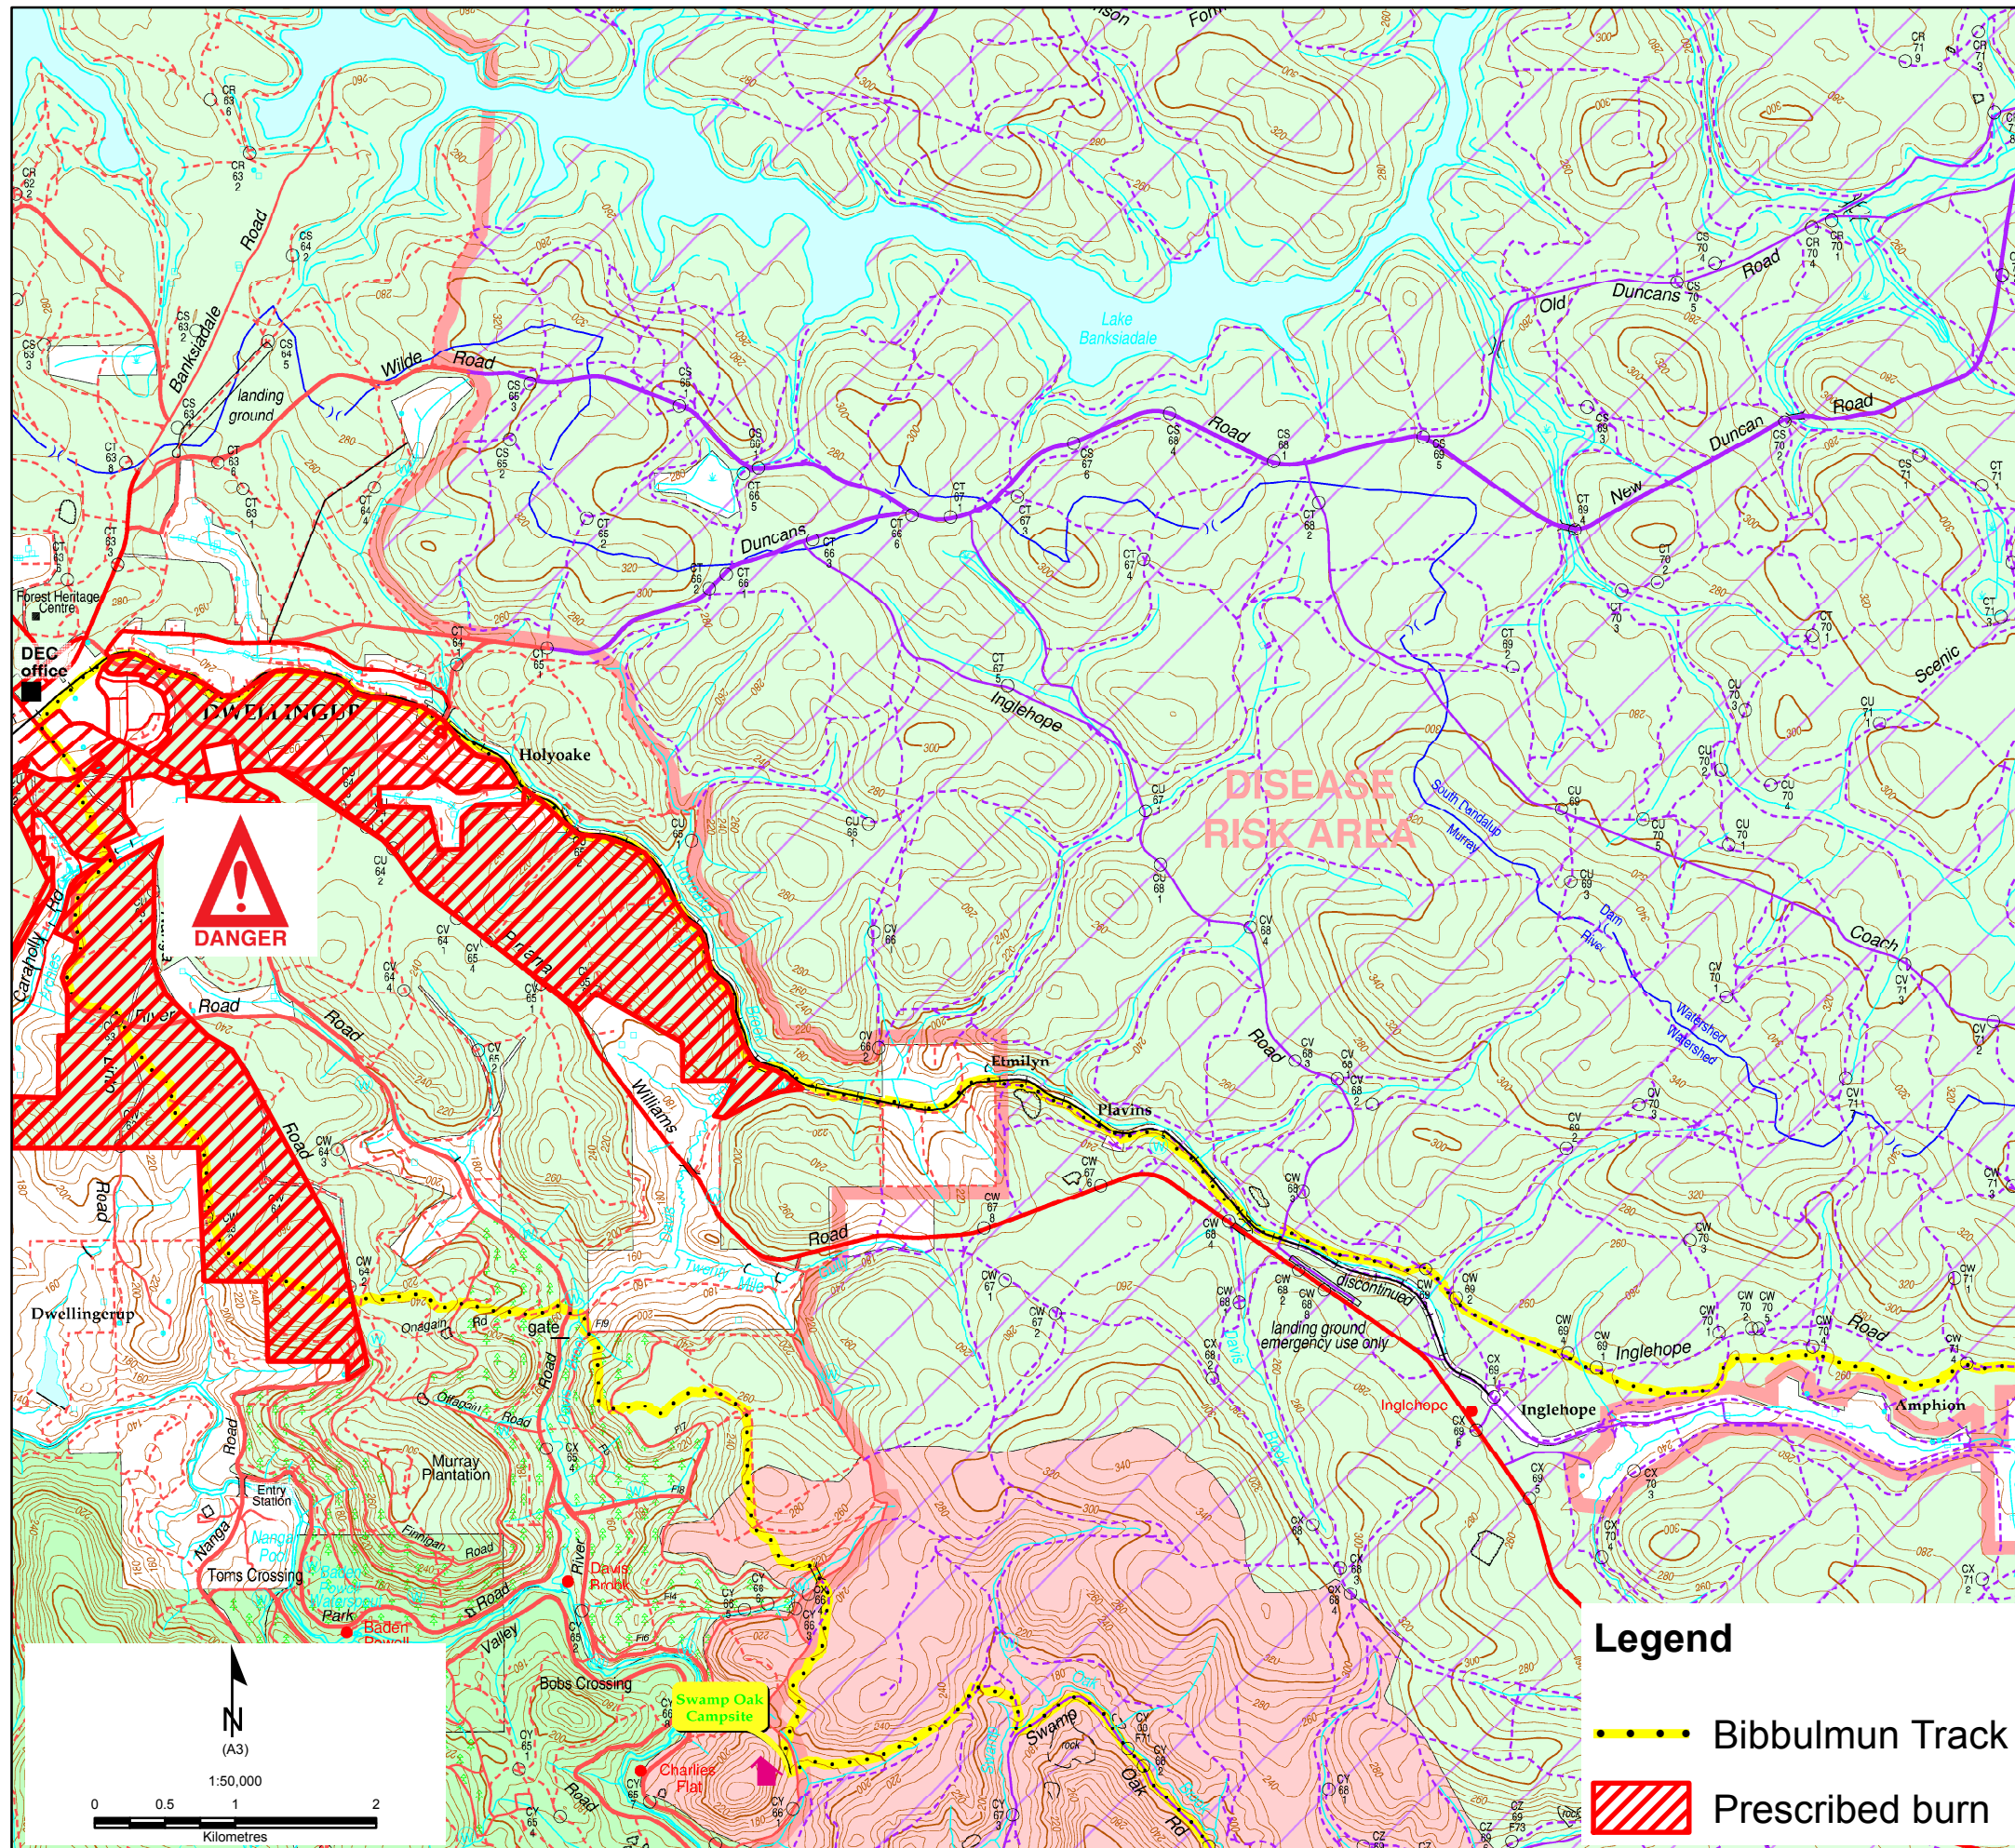

# Bibbulmun Track SMOKE WARNING

This prescribed burn is proposed for  
sometime during

**Autumn, Winter or Spring 2018**

## PRESCRIBED BURN

**Dwellingup**

Prescribed burning is being undertaken.

Smoke may affect the Track.

For your safety adhere to and follow all signage and instructions from Parks and Wildlife and other emergency staff.

### Legend

- Bibbulmun Track
- Prescribed burn

Department of Biodiversity,  
Conservation and Attractions