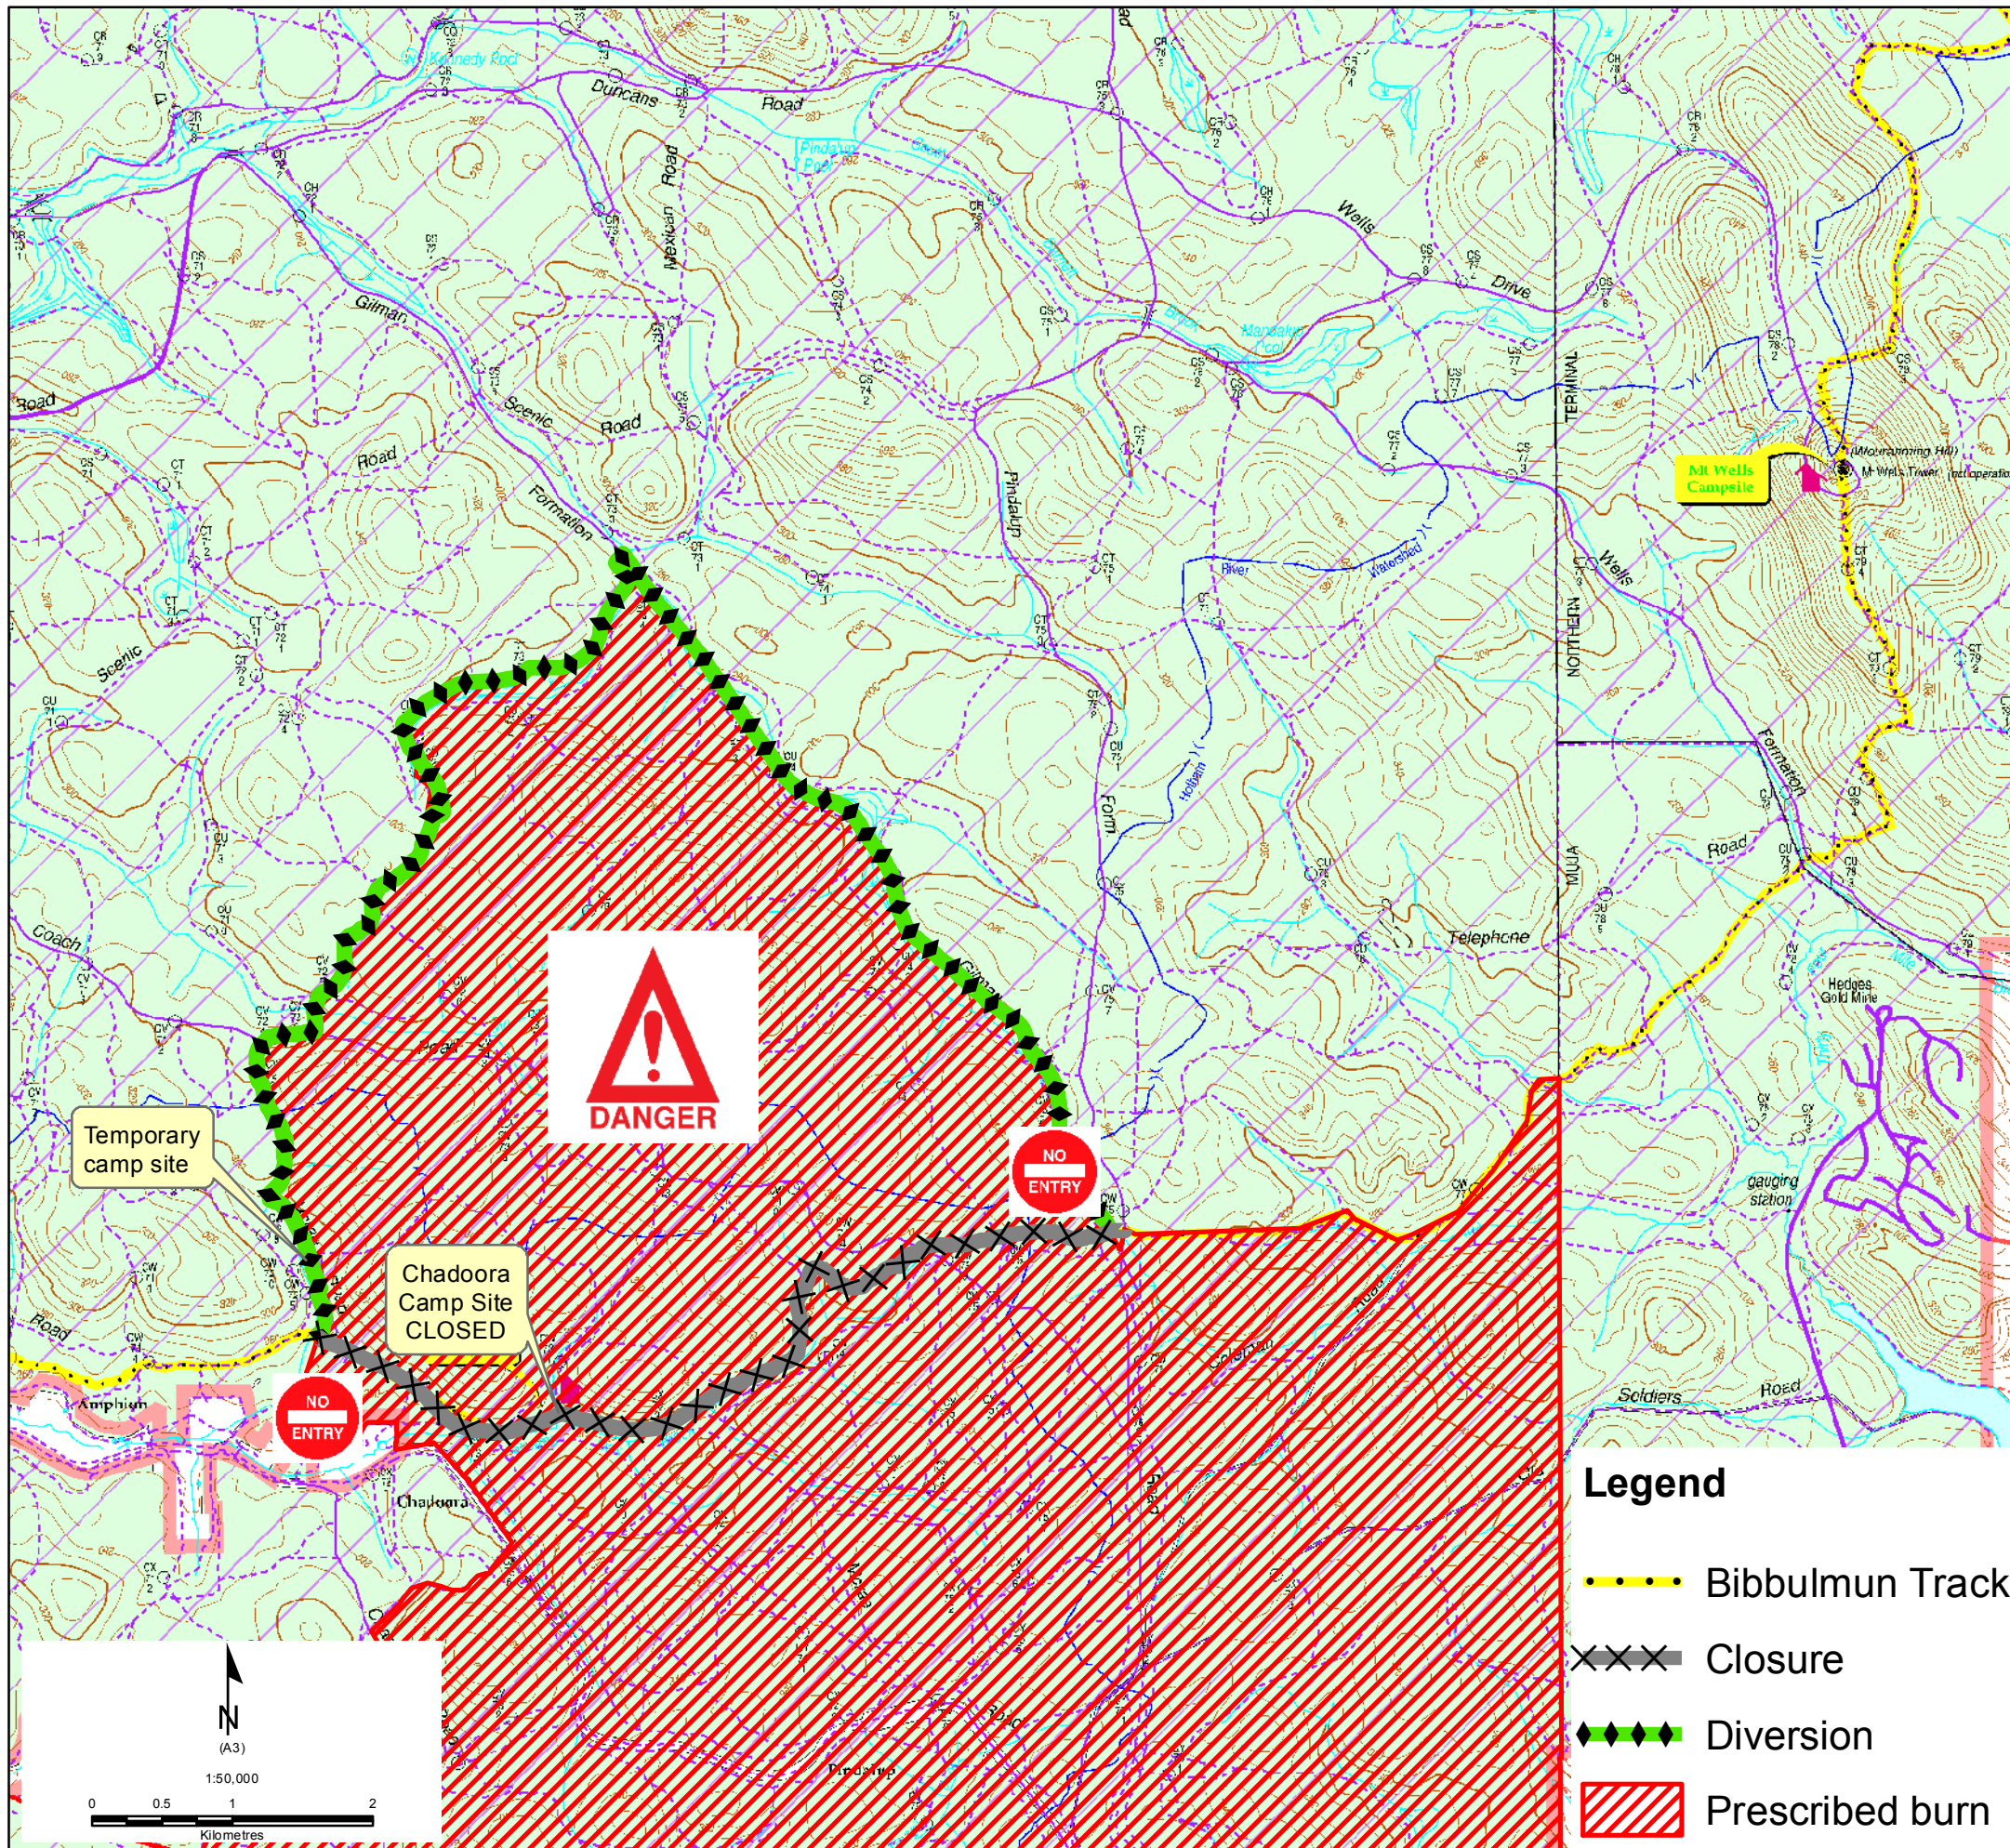

Bibbulmun Track TRACK CLOSED

This prescribed burn is proposed for sometime during
Autumn, Winter or Spring 2019

This diversion will installed immediately prior to the burn commencing and will be removed as soon as possible after the completion of the burn

PRESCRIBED BURN DIVERSION E of Dwellingup

The Bibbulmun Track is closed for 7km due to prescribed burning.

A 14km diversion is in place.

The original route will remain closed until declared safe.

For your safety stay on the marked diversion, adhere to and follow all signage and instructions from Parks and Wildlife and other emergency staff.

Walkers should note that Chadoora Camp Site is CLOSED. A temporary camp site is available. A toilet and water will be provided. All water should be treated prior to consumption. There is no shelter. Walkers MUST provide their own tent.

Walkers should be aware of fire operations vehicles and other traffic in the area.

For more information contact the Parks and Wildlife Service Mundaring on (08) 9290 6100.

Legend

- Bibbulmun Track
- Closure
- Diversion
- Prescribed burn