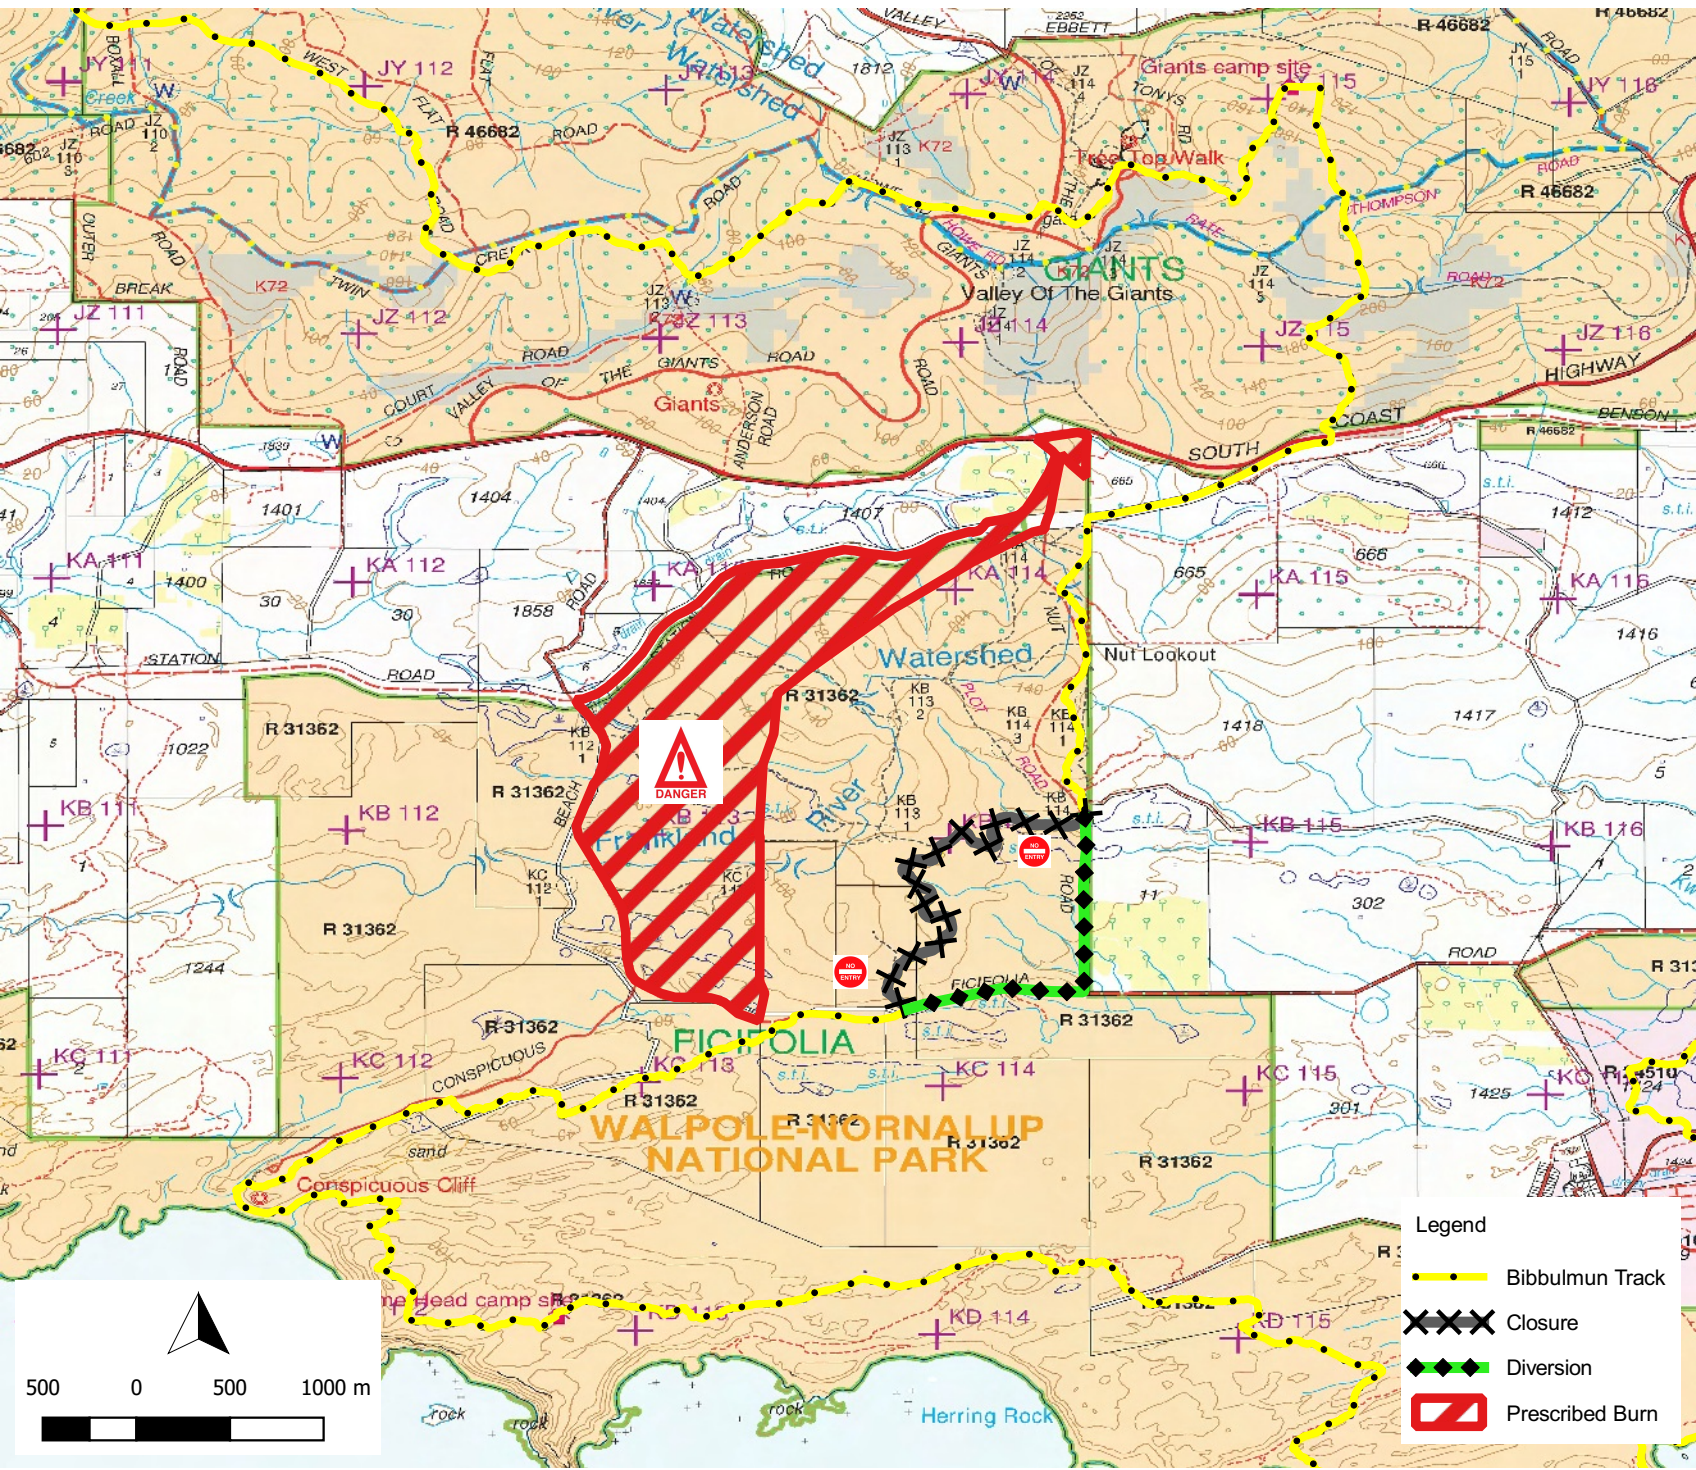

Bibbulmun Track TRACK CLOSED

This prescribed burn is proposed for sometime between

July 2018 - June 2019

This diversion will be installed immediately prior to the burn commencing and will be removed as soon as possible after the completion of the burn.

PRESCRIBED BURN DIVERSION SE of Walpole

The Bibbulmun Track is closed for 2.9km due to a prescribed burn.

A 2.3km diversion is in place.

The original route will remain closed until declared safe. For your safety stay on the marked diversion, adhere to and follow all signage and instructions from Parks and Wildlife and other emergency staff.

Walkers should be aware of fire operations vehicles and other traffic in the area.

For further information, please contact the Parks and Wildlife Service Walpole office on (08) 9840 0400.

Legend

- Bibbulmun Track
- Closure
- Diversion
- Prescribed Burn