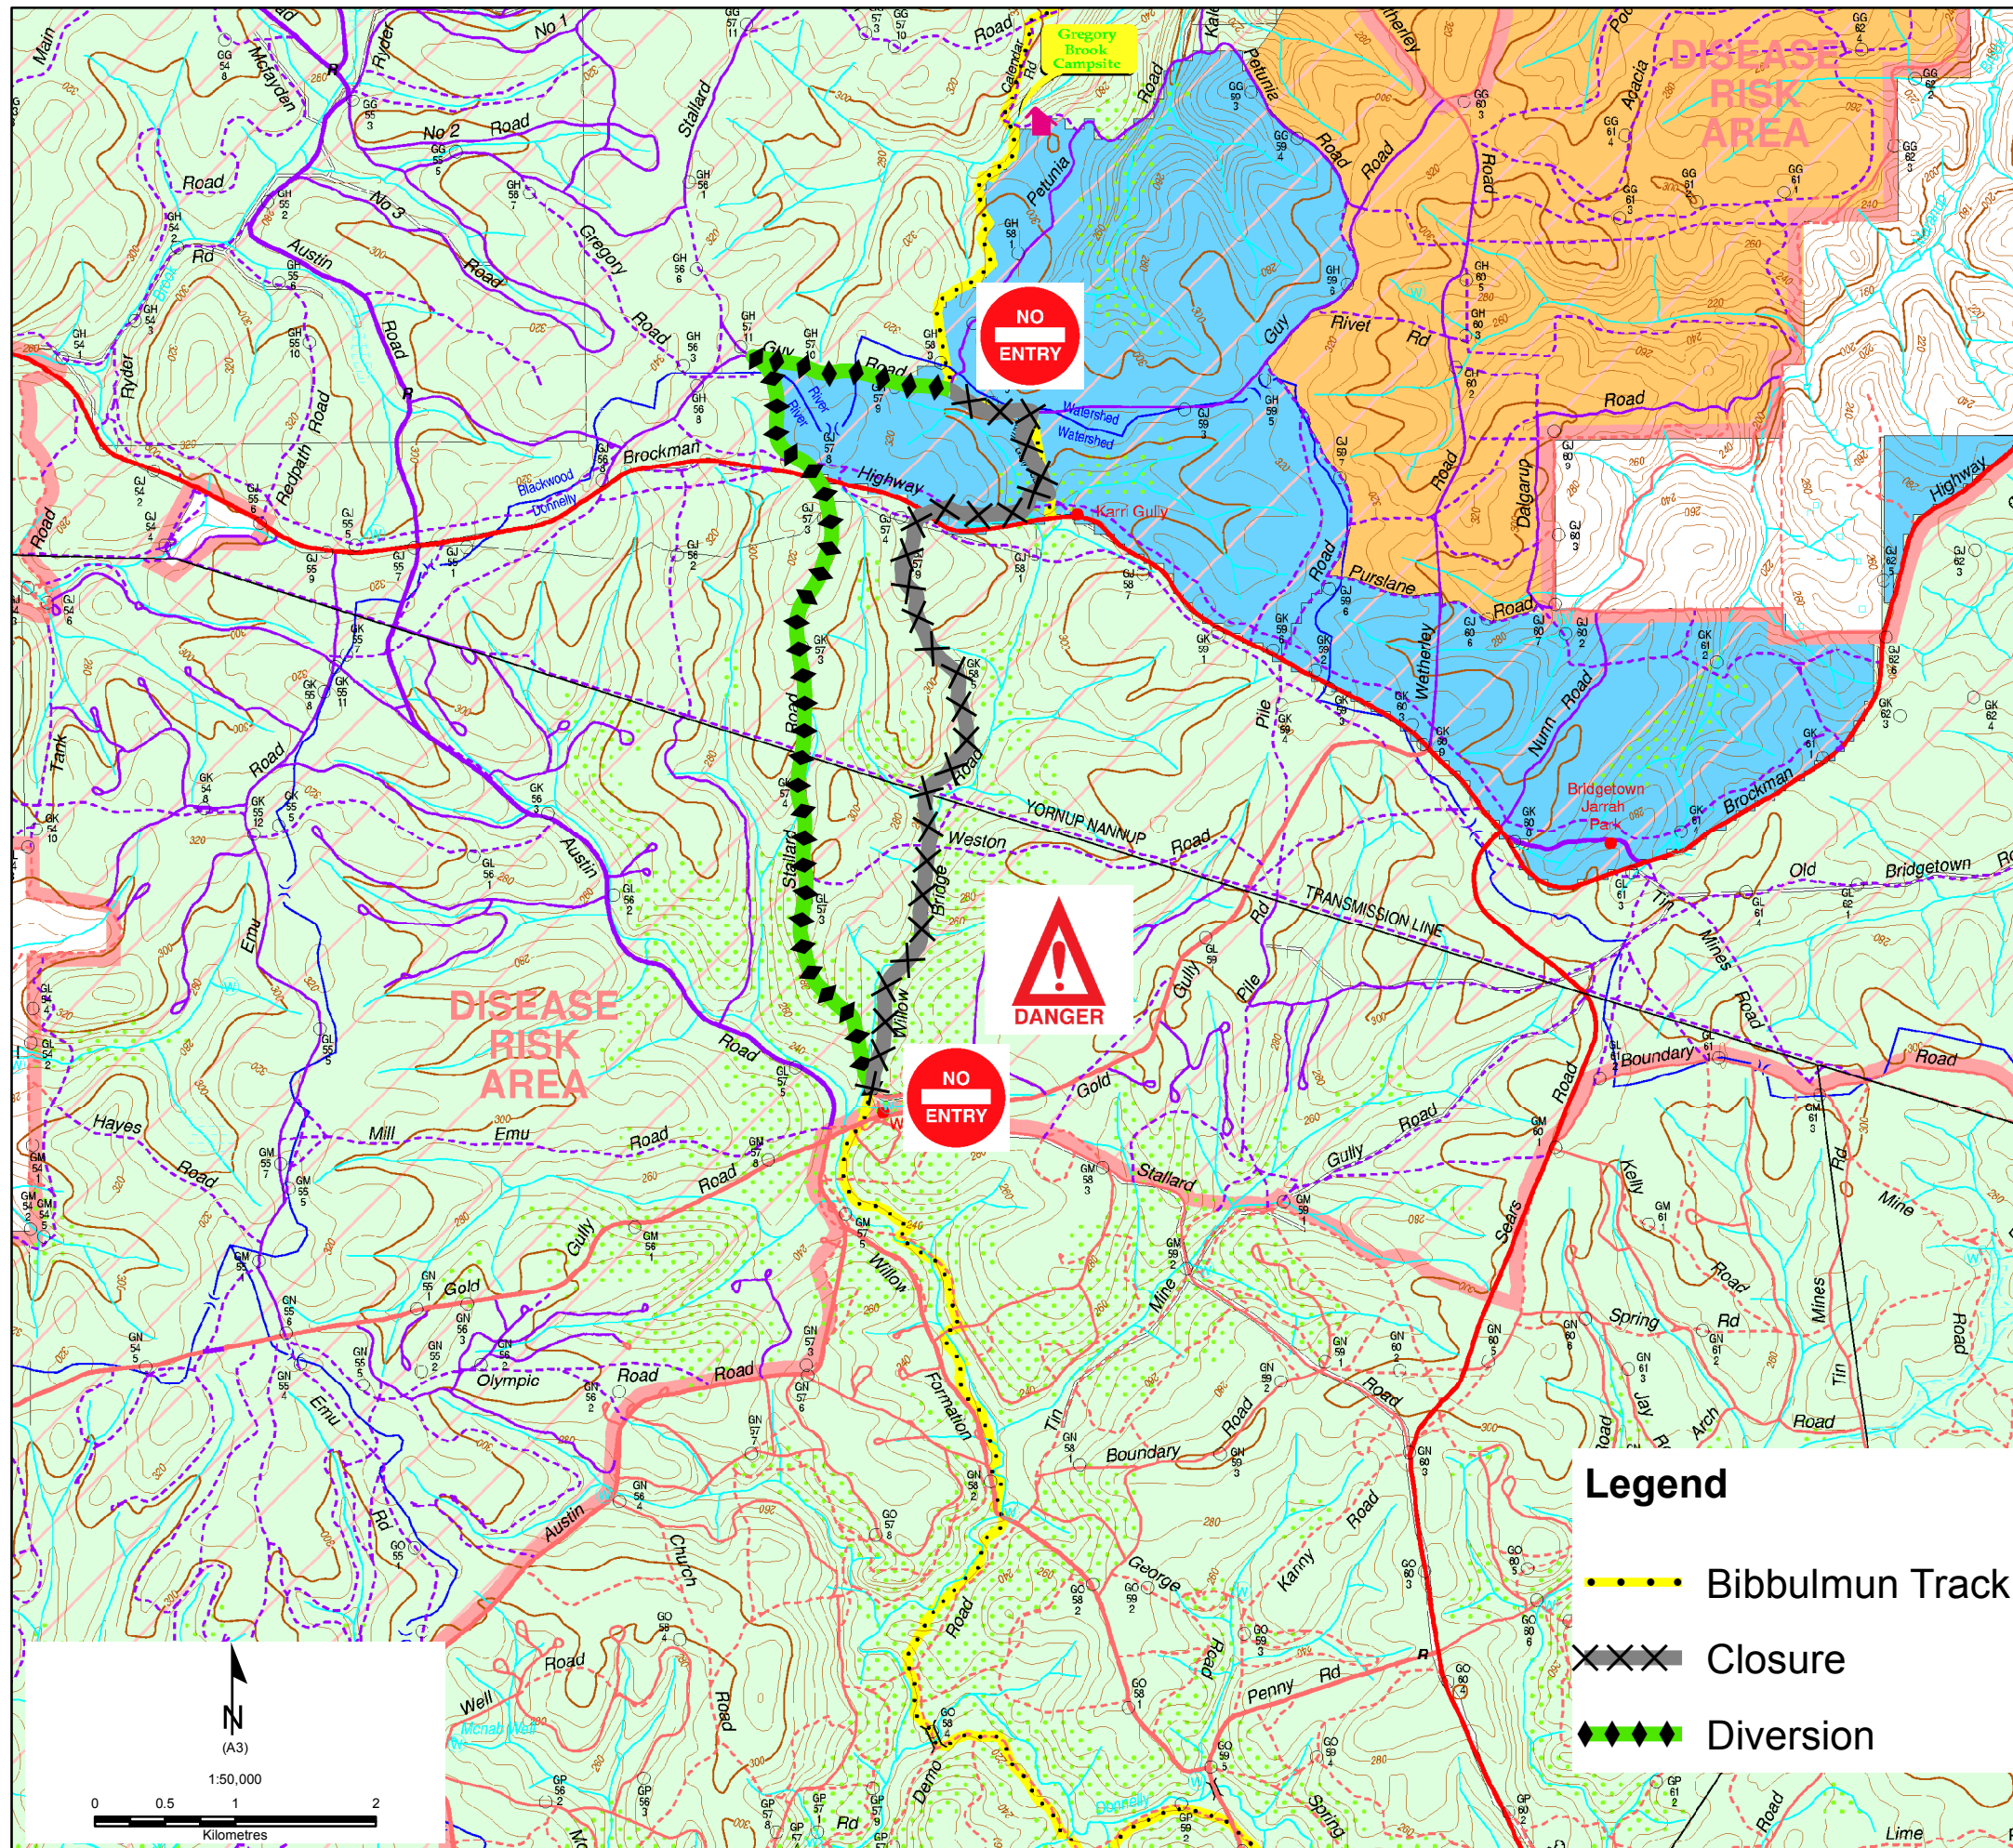

Bibbulmun Track TRACK CLOSED

This prescribed burn is proposed for
sometime between

November - December 2018

PRESCRIBED BURN DIVERSION

Willow Springs

The Bibbulmun Track is closed for 7km due to
prescribed burning.

A 7km diversion along Guy and Stallard Roads is in
place.

The original route will remain closed until declared
safe.

For your safety stay on the marked diversion,
adhere to and follow all signage and instructions
from Parks and Wildlife and other emergency staff.

Walkers should be aware of fire operations vehicles
and other traffic in the area.

For more information contact the Parks and Wildlife
Service Kirup on (08) 9731 6232.

Legend

-  Bibbulmun Track
-  Closure
-  Diversion