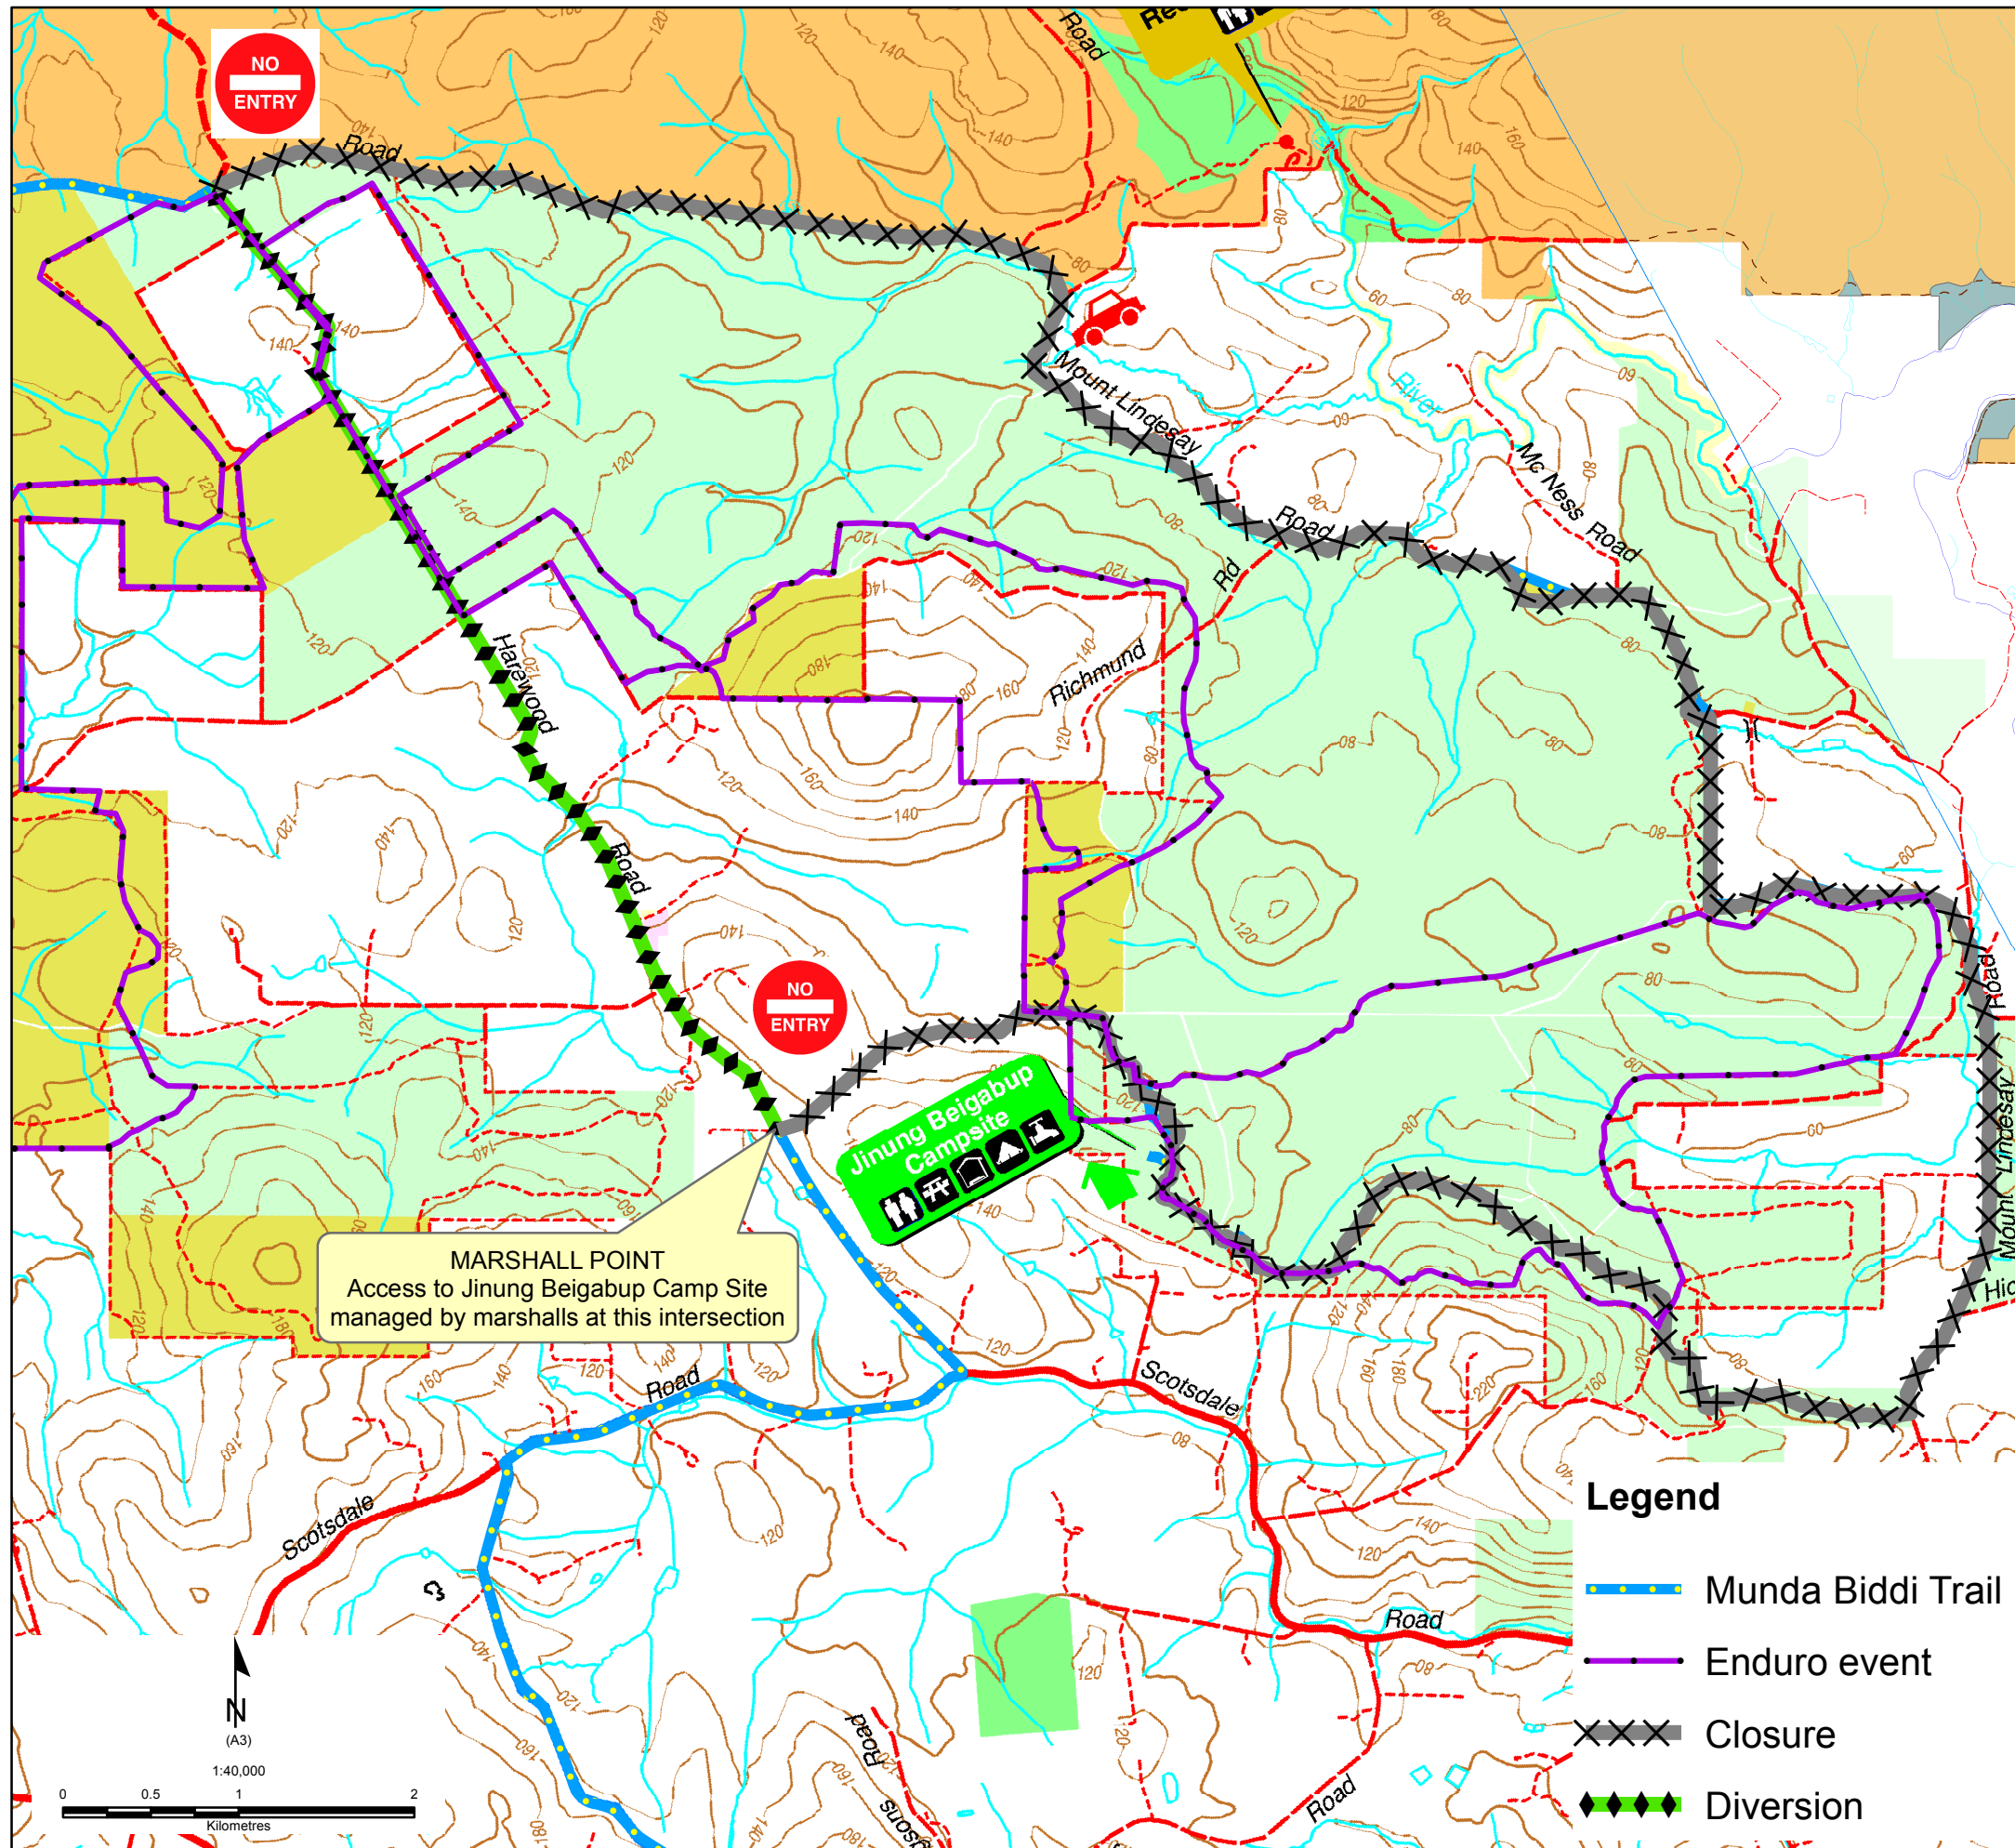

Munda Biddi Trail TRAIL CLOSED

Sunday 22 April 2018

EVENT DIVERSION 9am - 4pm

The Munda Biddi Trail is closed for 25km due to an event.

A 6km diversion along Harewood Road is in operation as shown in green on the map.

The original alignment will remain closed until declared safe.

For your safety remain on the marked diversion, adhere to all signage and directions from event and department staff.

The Jinung Beigabup Camp Site will not be impacted by the event. Access to the camp site is by marshall from the marked intersection.

Cyclists should be aware of event participants, staff and spectators while in the area.

For more information contact the Parks and Wildlife Service Walpole on (08) 9840 0400.

Legend

- Munda Biddi Trail
- Enduro event
- Closure
- Diversion