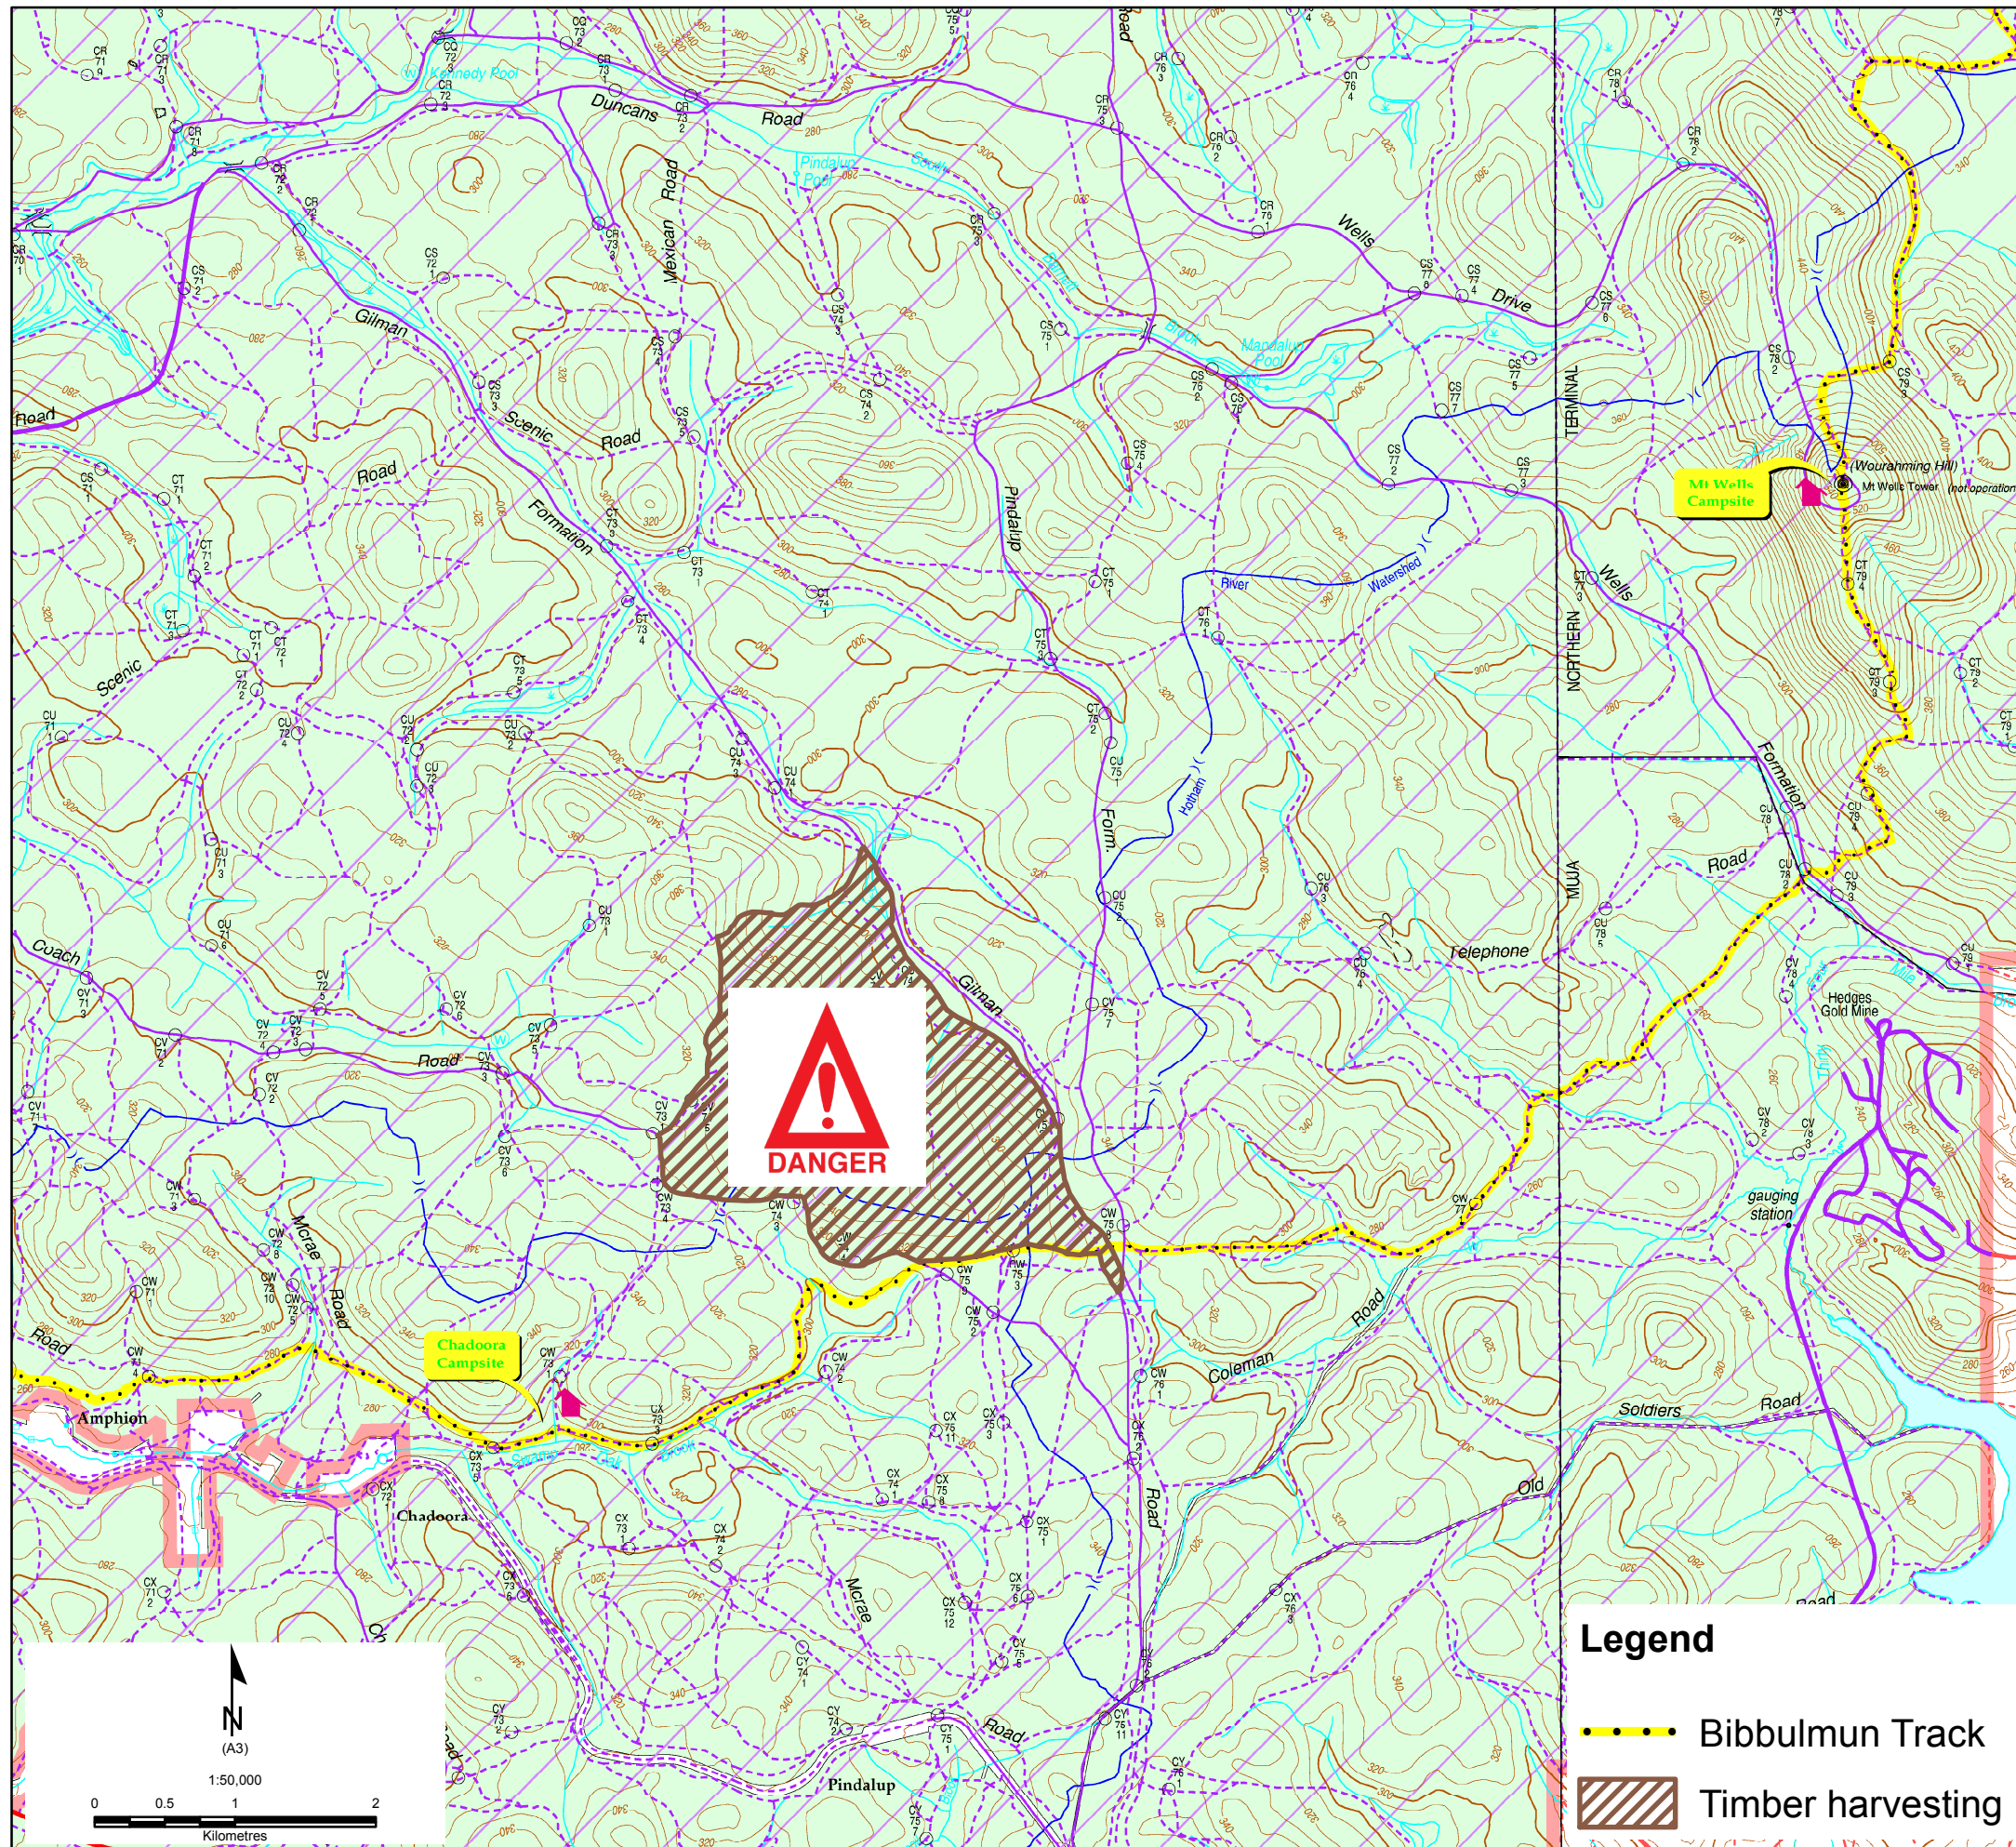

Bibbulmun Track

2016

TIMBER HARVESTING

E of Dwellingup

Timber harvesting is being undertaken.

Walkers should be aware of trucks and other forestry vehicles while in the area.

For more information contact either the Forest Products Commission on (08) 9363 4600 or the Department of Parks and Wildlife Mundaring on (08) 9290 6100.

Legend

--- Bibbulmun Track

▨ Timber harvesting

Department of Parks and Wildlife

Bibbulmun TRACK

If applicable this map is based on information provided by and with the permission of the Western Australian Land Information Authority (Landgate) (2013). Roads and tracks on land managed by the Department of Parks and Wildlife may contain unmarked hazards and their surface condition is variable. Exercise caution and drive to conditions on all roads. The Department of Parks and Wildlife does not guarantee that this map is without flaw of any kind and disclaims all liability for any errors, loss or other consequence which may arise from relying on any information depicted.