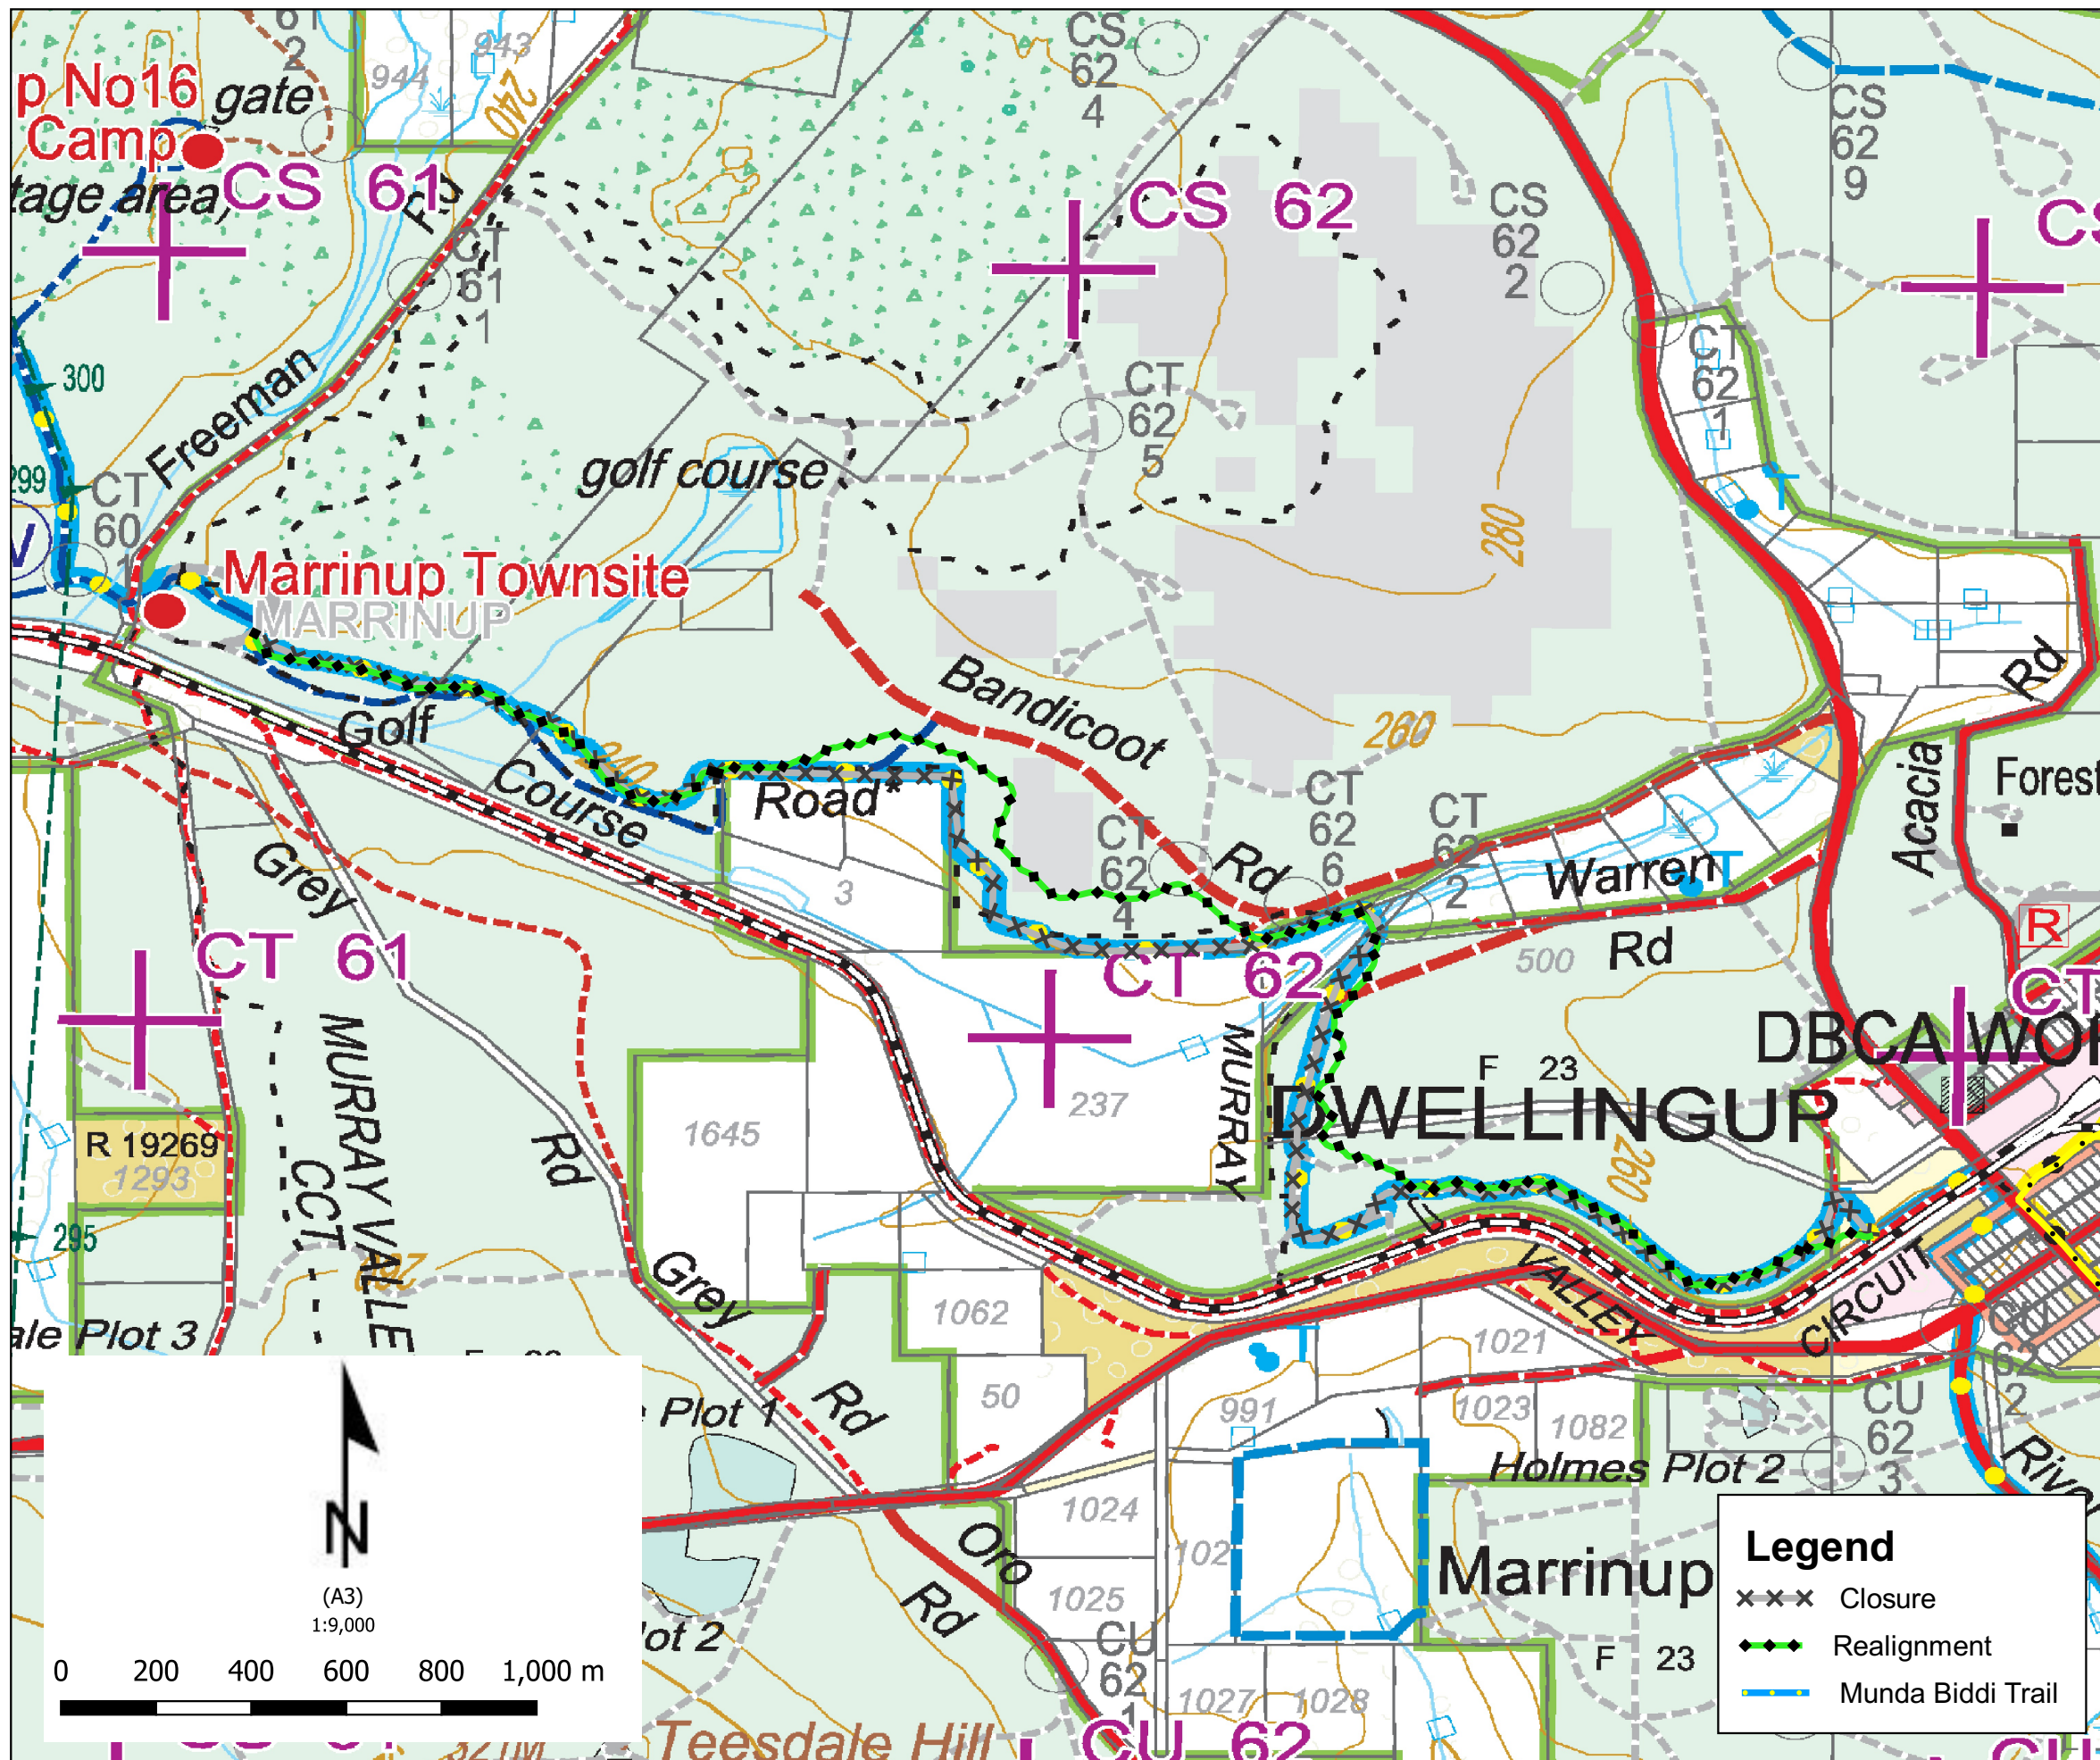

Munda Biddi Trail

September 2022

PERMANENT REALIGNMENT

North West of Dwellingup

The Munda Biddi Trail has been permanently realigned for 4.7km.

A downloadable map is available at alerts.dbca.wa.gov.au

For your safety adhere to and follow all signage and instructions.

For more information contact the Parks and Wildlife Service Mundaring office on (08) 9290 6100.

This permanent realignment is included on updated maps printed September 2022.

If applicable this map is based on information provided by and with the permission of the Western Australia Land Information Authority (Landgate) (2013) Roads and tracks on land managed by the Department of Biodiversity, Conservation and Attractions may contain unmarked hazards and their surface condition is variable. Exercise caution and drive to conditions on all roads. The Department of Biodiversity, Conservation and Attractions does not guarantee that this map is without flaw of any kind and disclaims all liability for errors, loss or other consequence which may arise from relying on any information depicted.