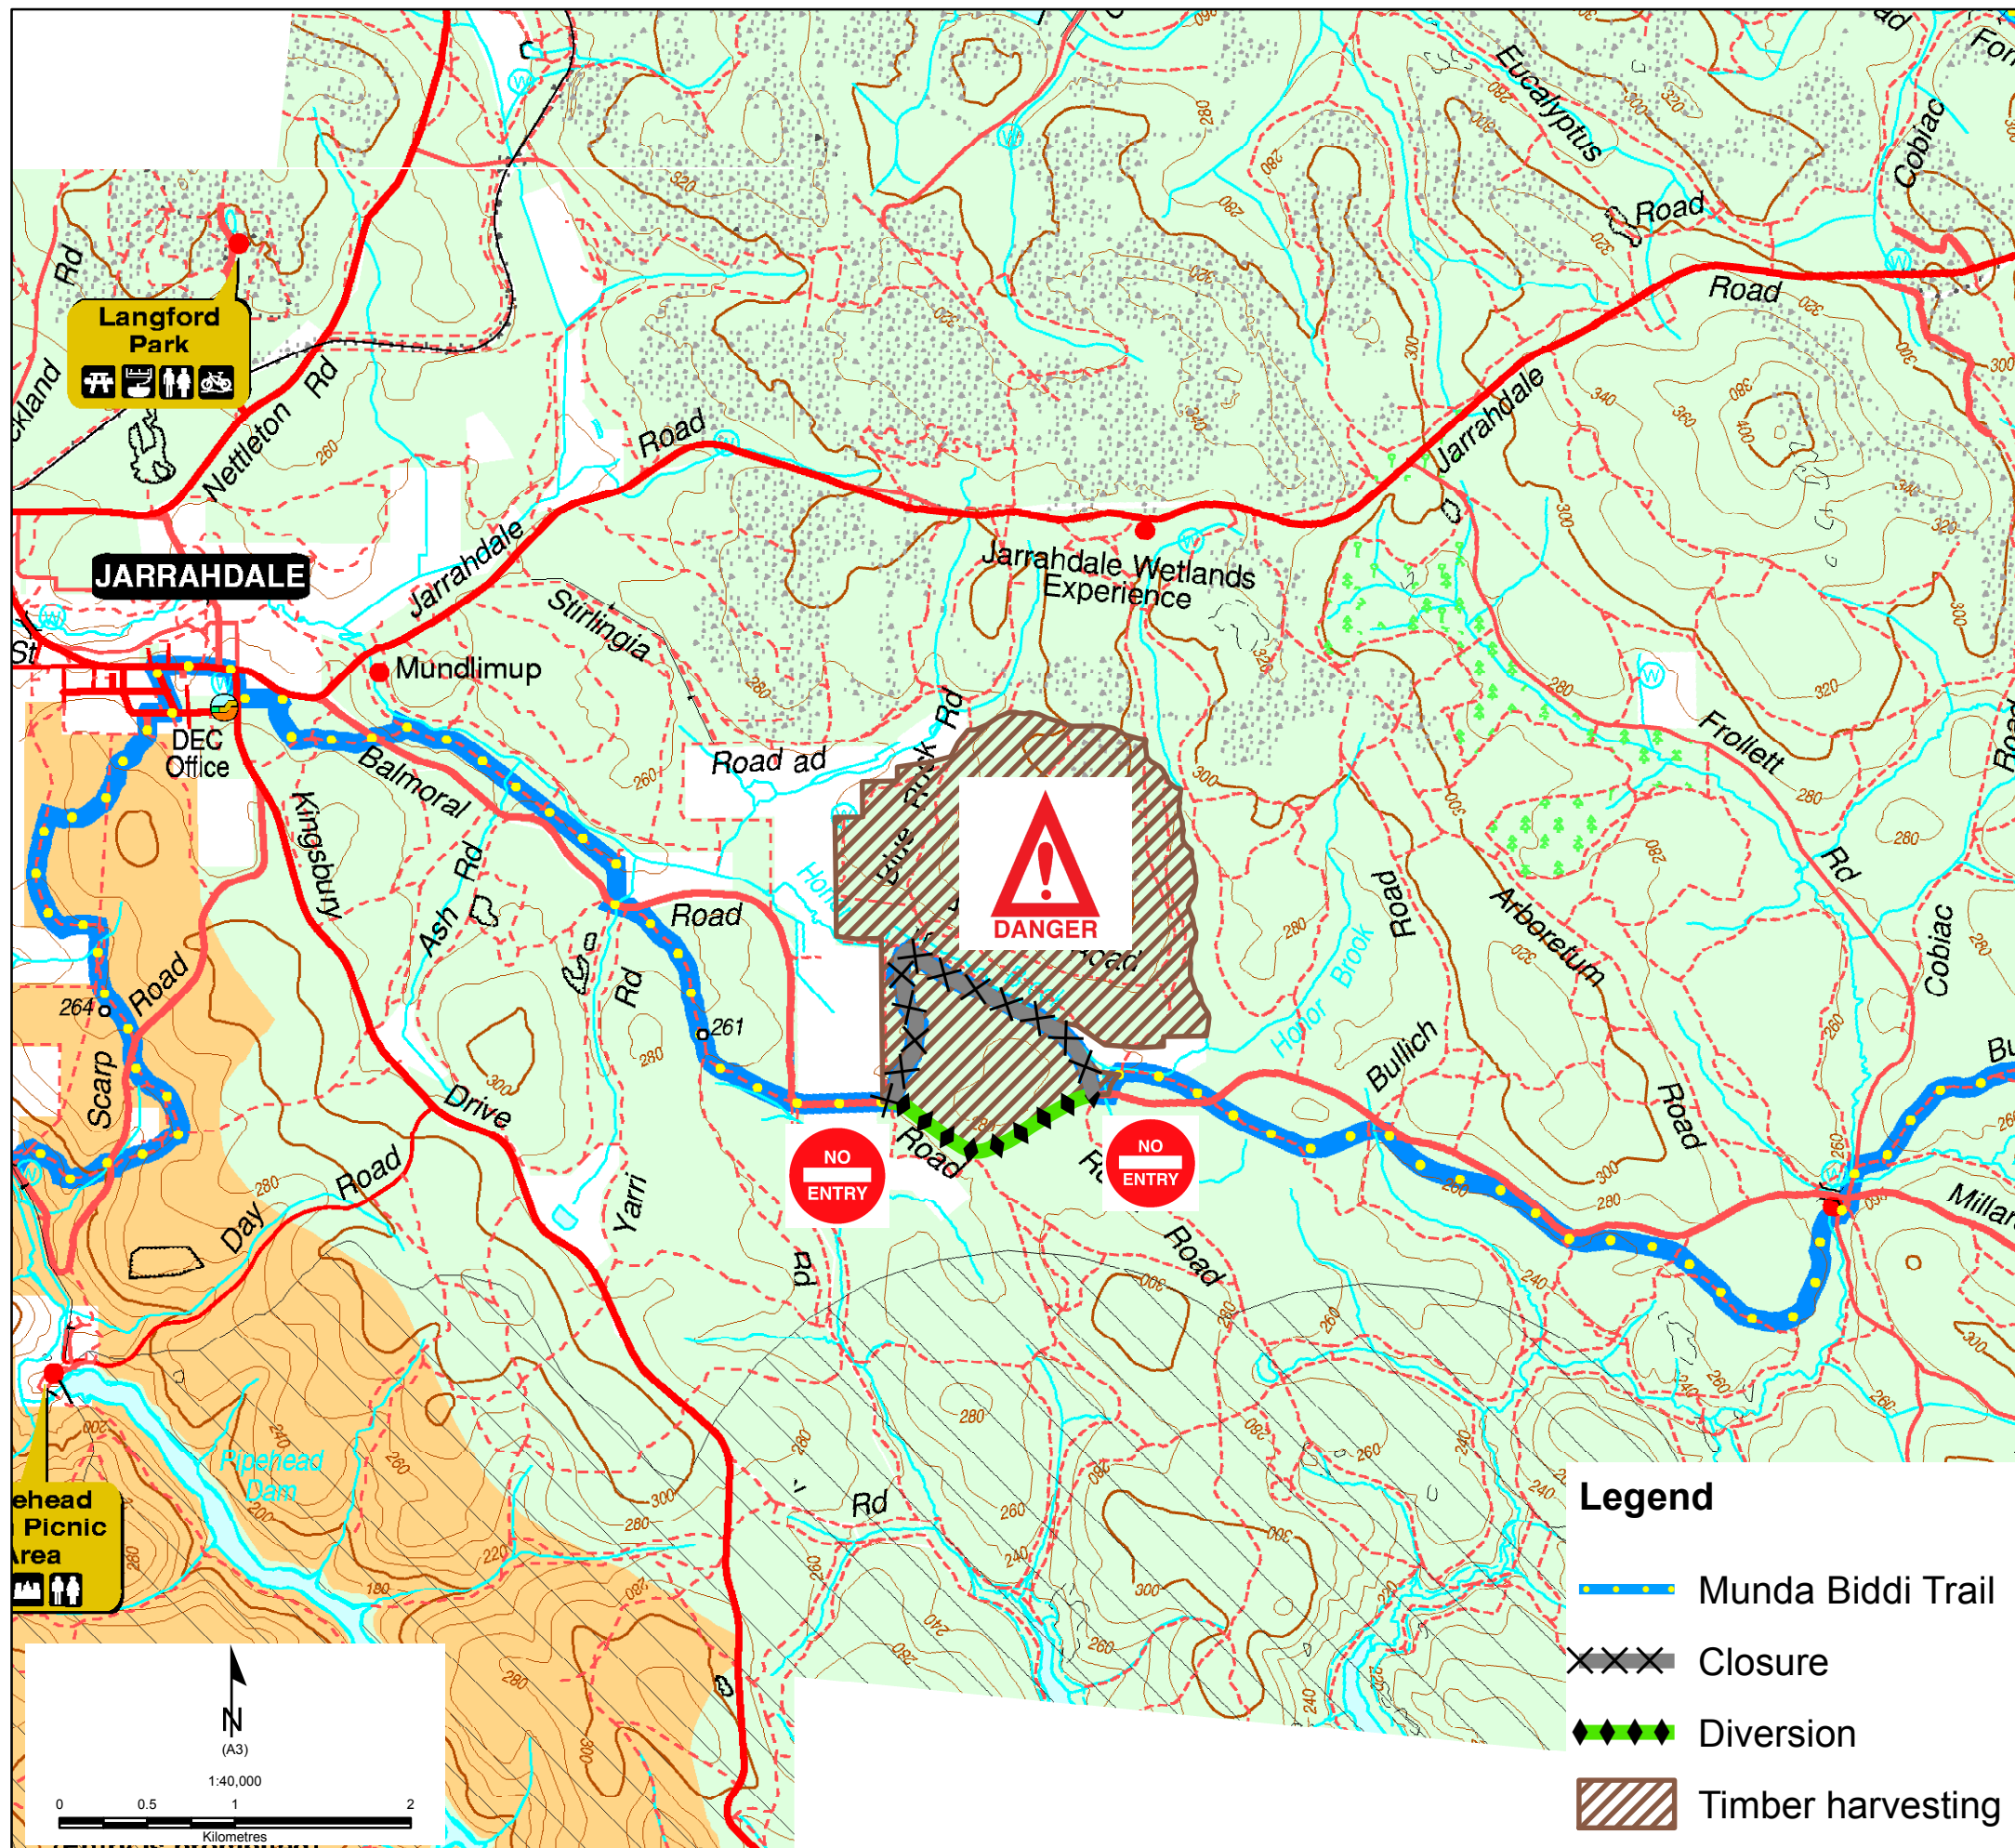

Legend

- Munda Biddi Trail
- Closure
- Diversion
- Timber harvesting

Department of
Parks and Wildlife