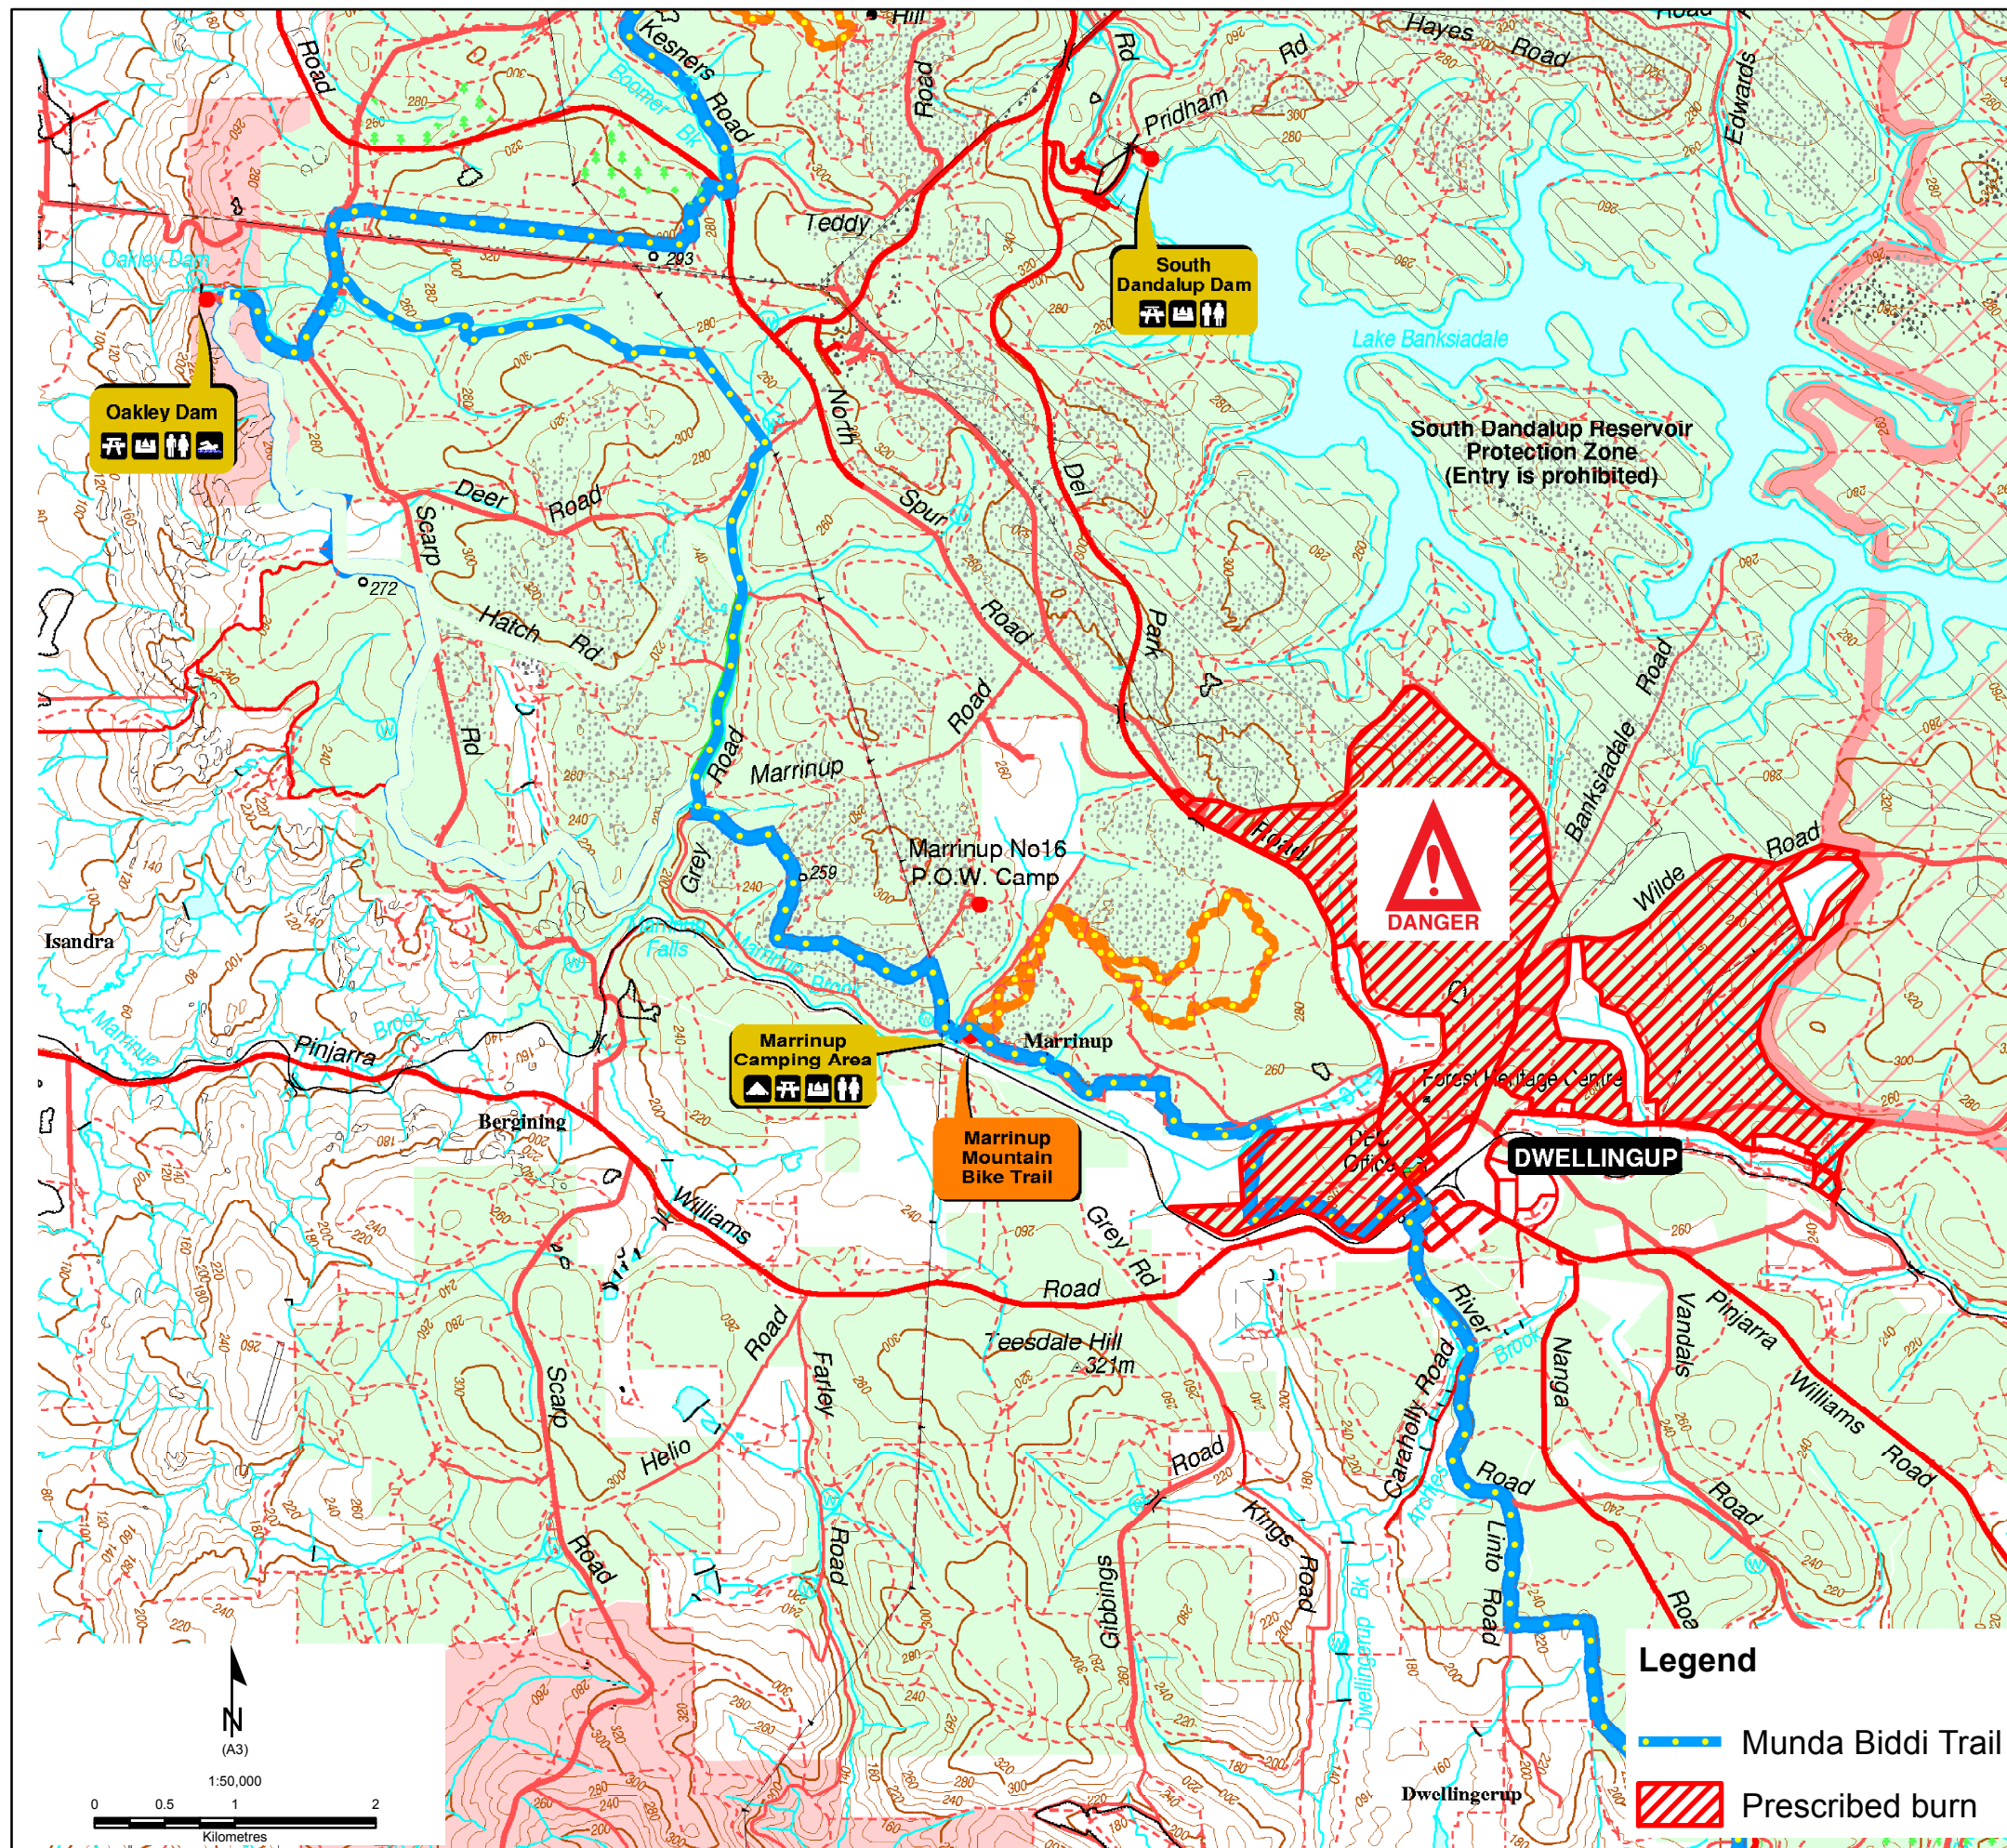

Munda Biddi Trail SMOKE WARNING

This prescribed burn is proposed for sometime during

Autumn, Winter or Spring 2018

PRESCRIBED BURN

Dwellingup

Prescribed burning is being undertaken.

Smoke may affect the Trail.

Department of Biodiversity,
Conservation and Attractions

If applicable this map is based on information provided by and with the permission of the Western Australian Land Information Authority (Landgate) (2013).
Roads and tracks on land managed by the Department of Parks and Wildlife may contain unmarked hazards and their surface condition is variable. Exercise caution and drive to conditions on all roads.
The Department of Parks and Wildlife does not guarantee that this map is without flaw of any kind and disclaims all liability for any errors, loss or other consequence which may arise from relying on any information depicted.