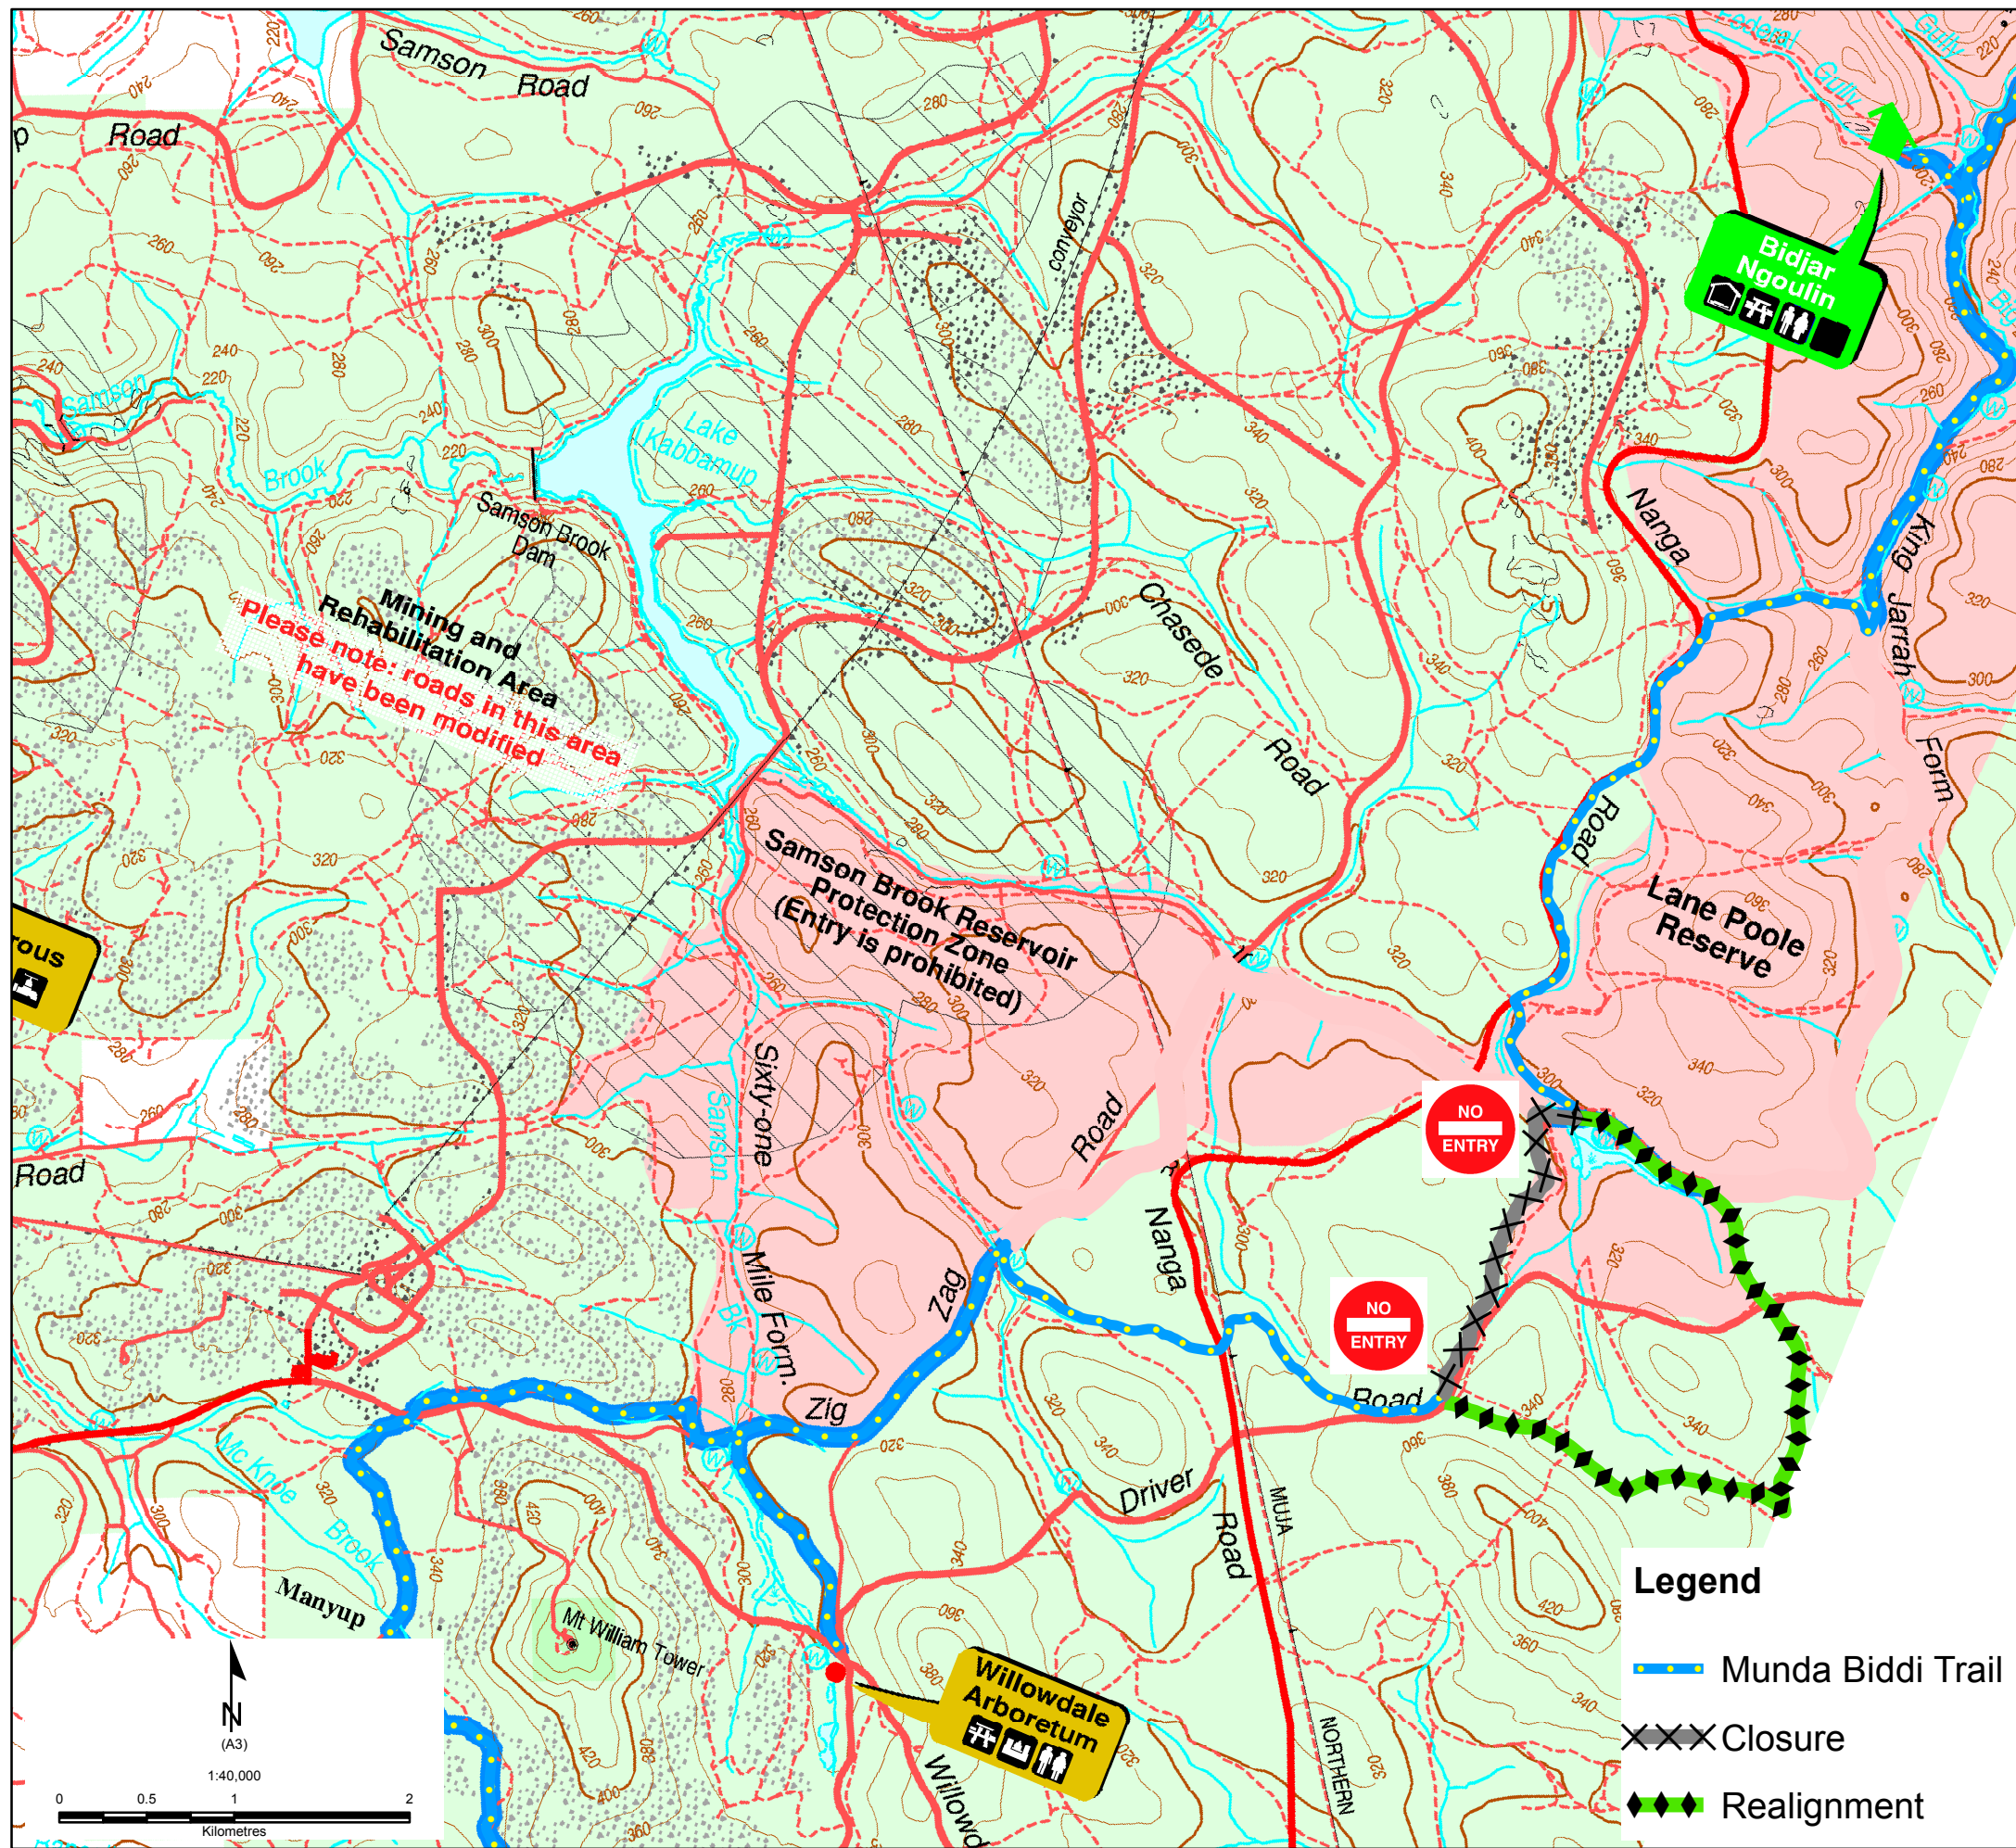

Munda Biddi Trail REALIGNMENT

2017

The Munda Biddi Trail has been permanently realigned for 5.1km.

For more information contact the Department of Parks and Wildlife Mundaring on (08) 9290 6100.

Legend

- Munda Biddi Trail
- Closure
- Realignment

If applicable this map is based on information provided by and with the permission of the Western Australian Land Information Authority (Landgate) (2013)
 Roads and tracks on land managed by the Department of Parks and Wildlife may contain unmarked hazards and their surface condition is variable. Exercise caution and drive to conditions on all roads.
 The Department of Parks and Wildlife does not guarantee that this map is without flaw of any kind and disclaims all liability for any errors, loss or other consequence which may arise from relying on any information depicted.