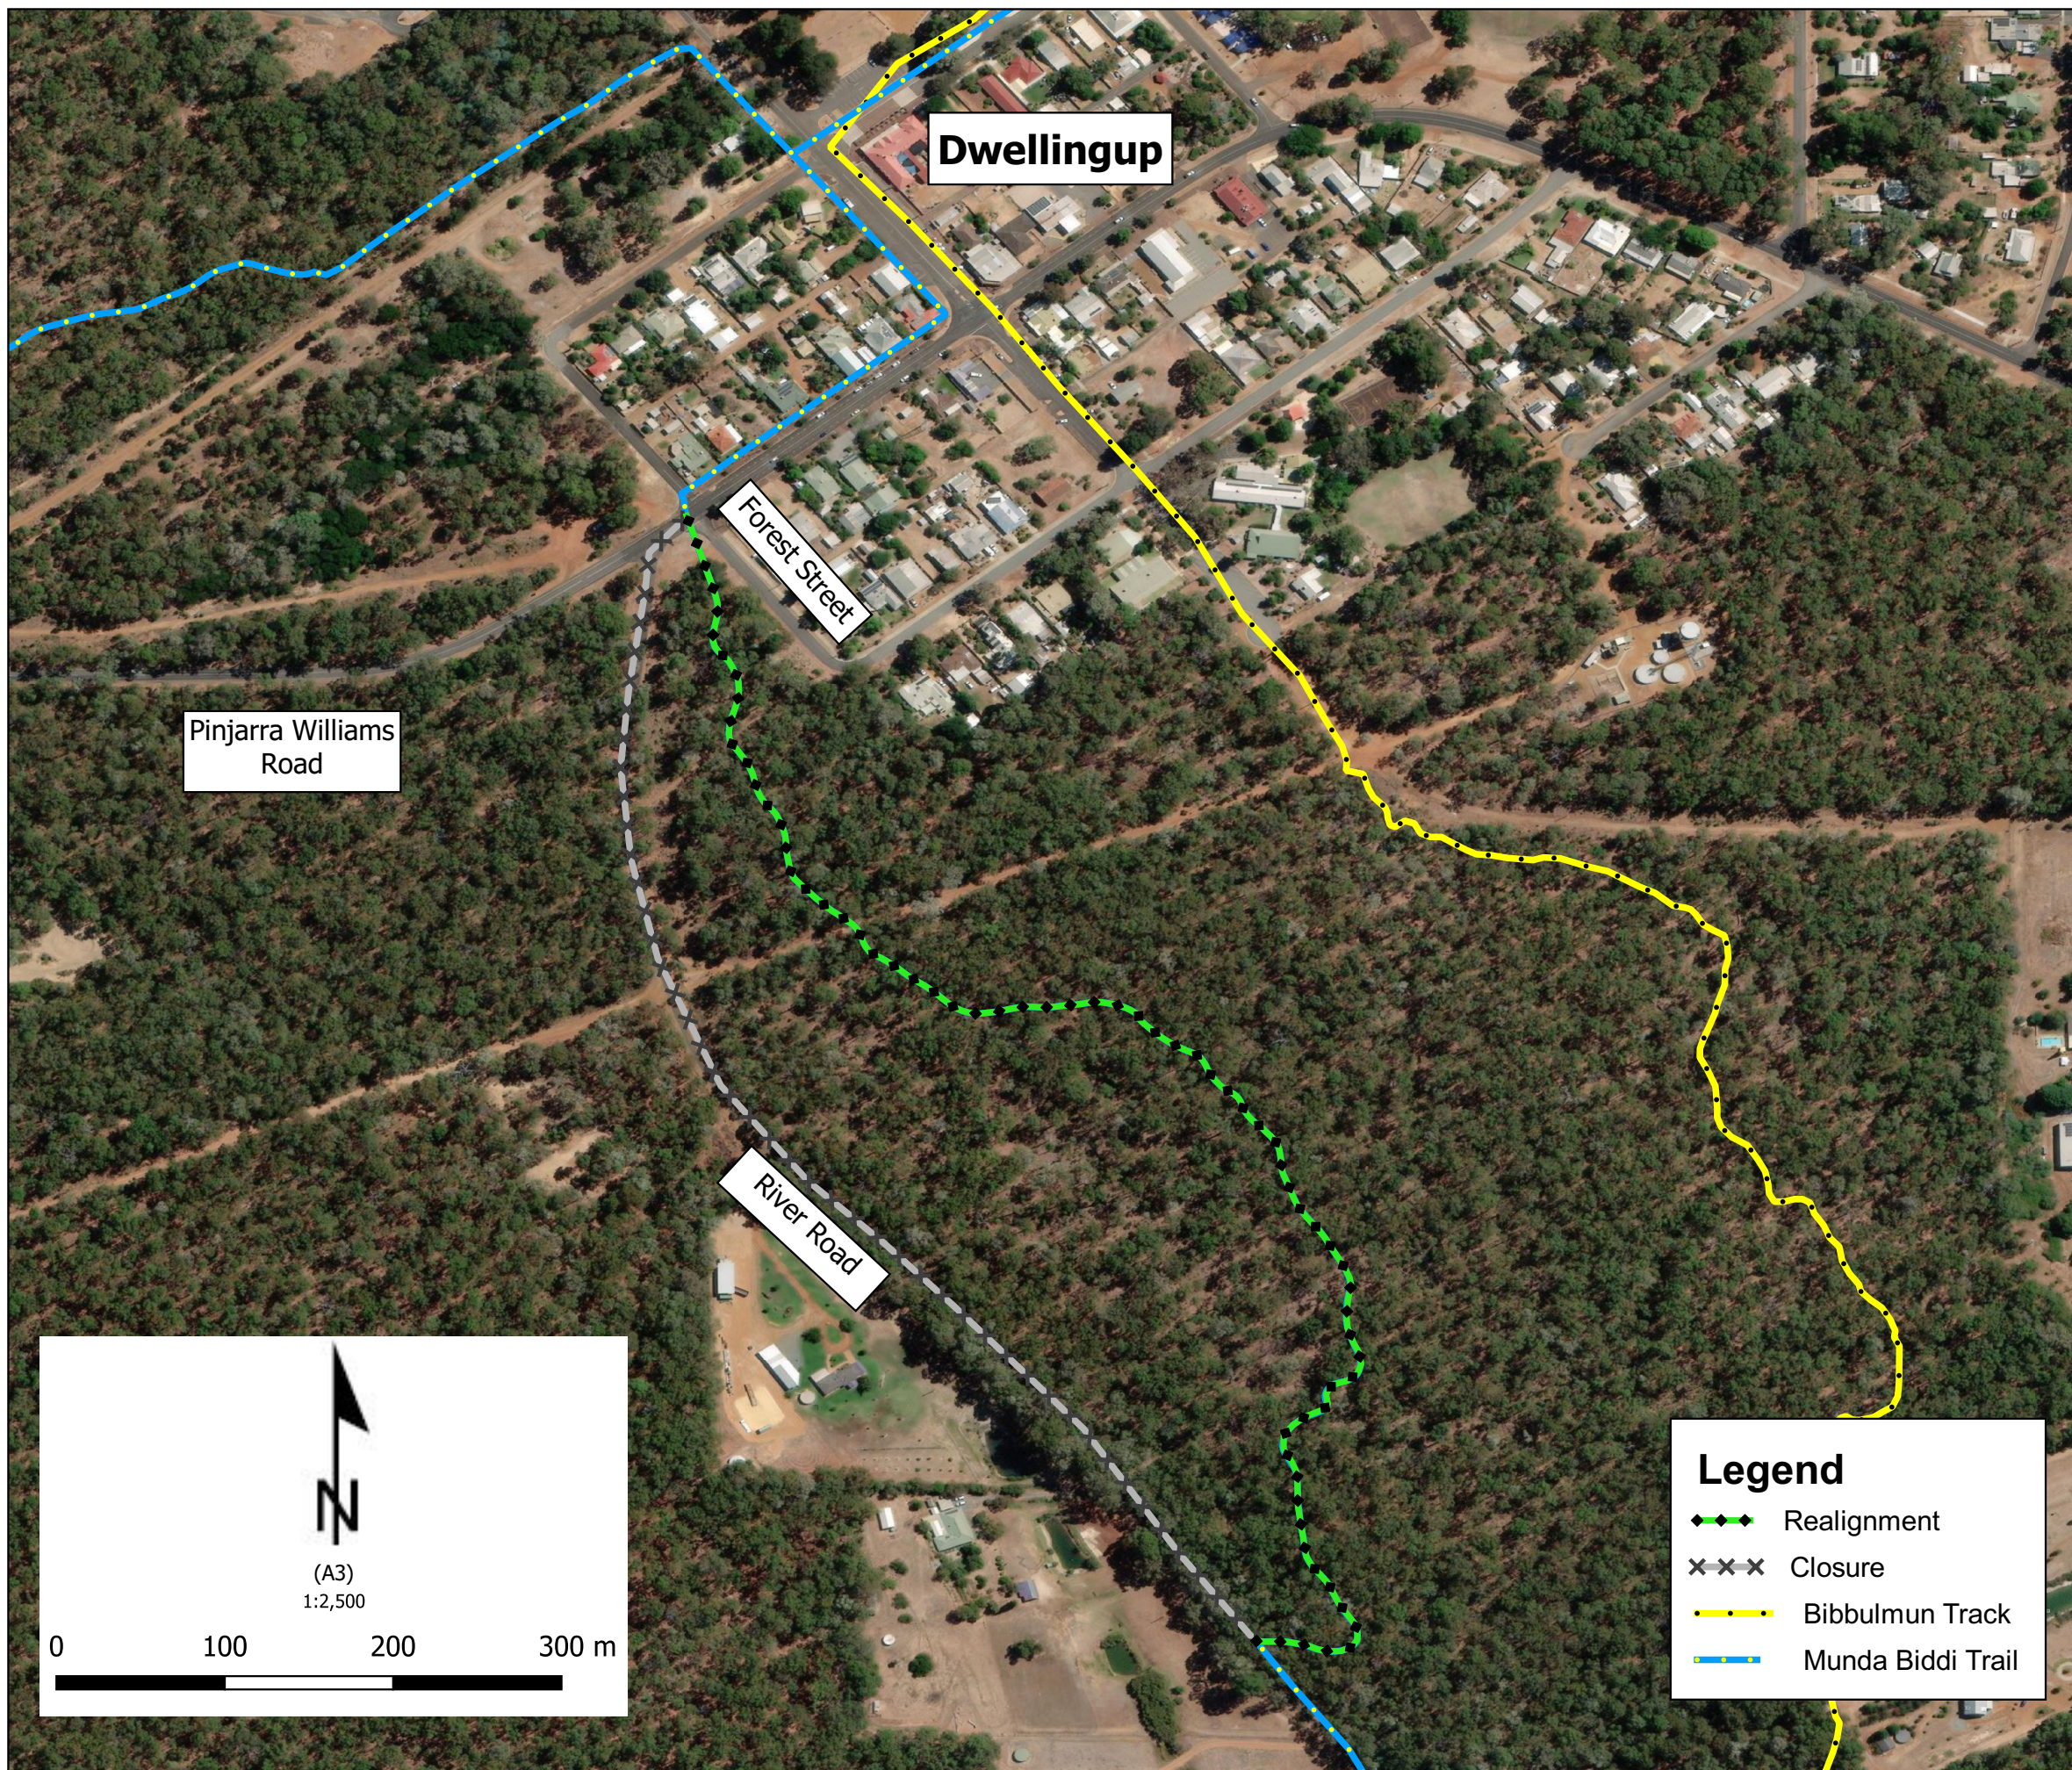

## PERMANENT REALIGNMENT

South of Dwellingup

The Munda Biddi Trail has been permanently realigned for 1.1km.

A downloadable map is available at [alerts.dbca.wa.gov.au](https://alerts.dbca.wa.gov.au)

For your safety adhere to and follow all signage and instructions.

For more information contact the Parks and Wildlife Service Mundaring office on (08) 9290 6100.

**This permanent realignment is included on updated maps printed September 2022.**

If applicable this map is based on information provided by and with the permission of the Western Australia Land Information Authority (Landgate) (2013) Roads and tracks on land managed by the Department of Biodiversity, Conservation and Attractions may contain unmarked hazards and their surface condition is variable. Exercise caution and drive to conditions on all roads. The Department of Biodiversity, Conservation and Attractions does not guarantee that this map is without flaw of any kind and disclaims all liability for errors, loss or other consequence which may arise from relying on any information depicted.