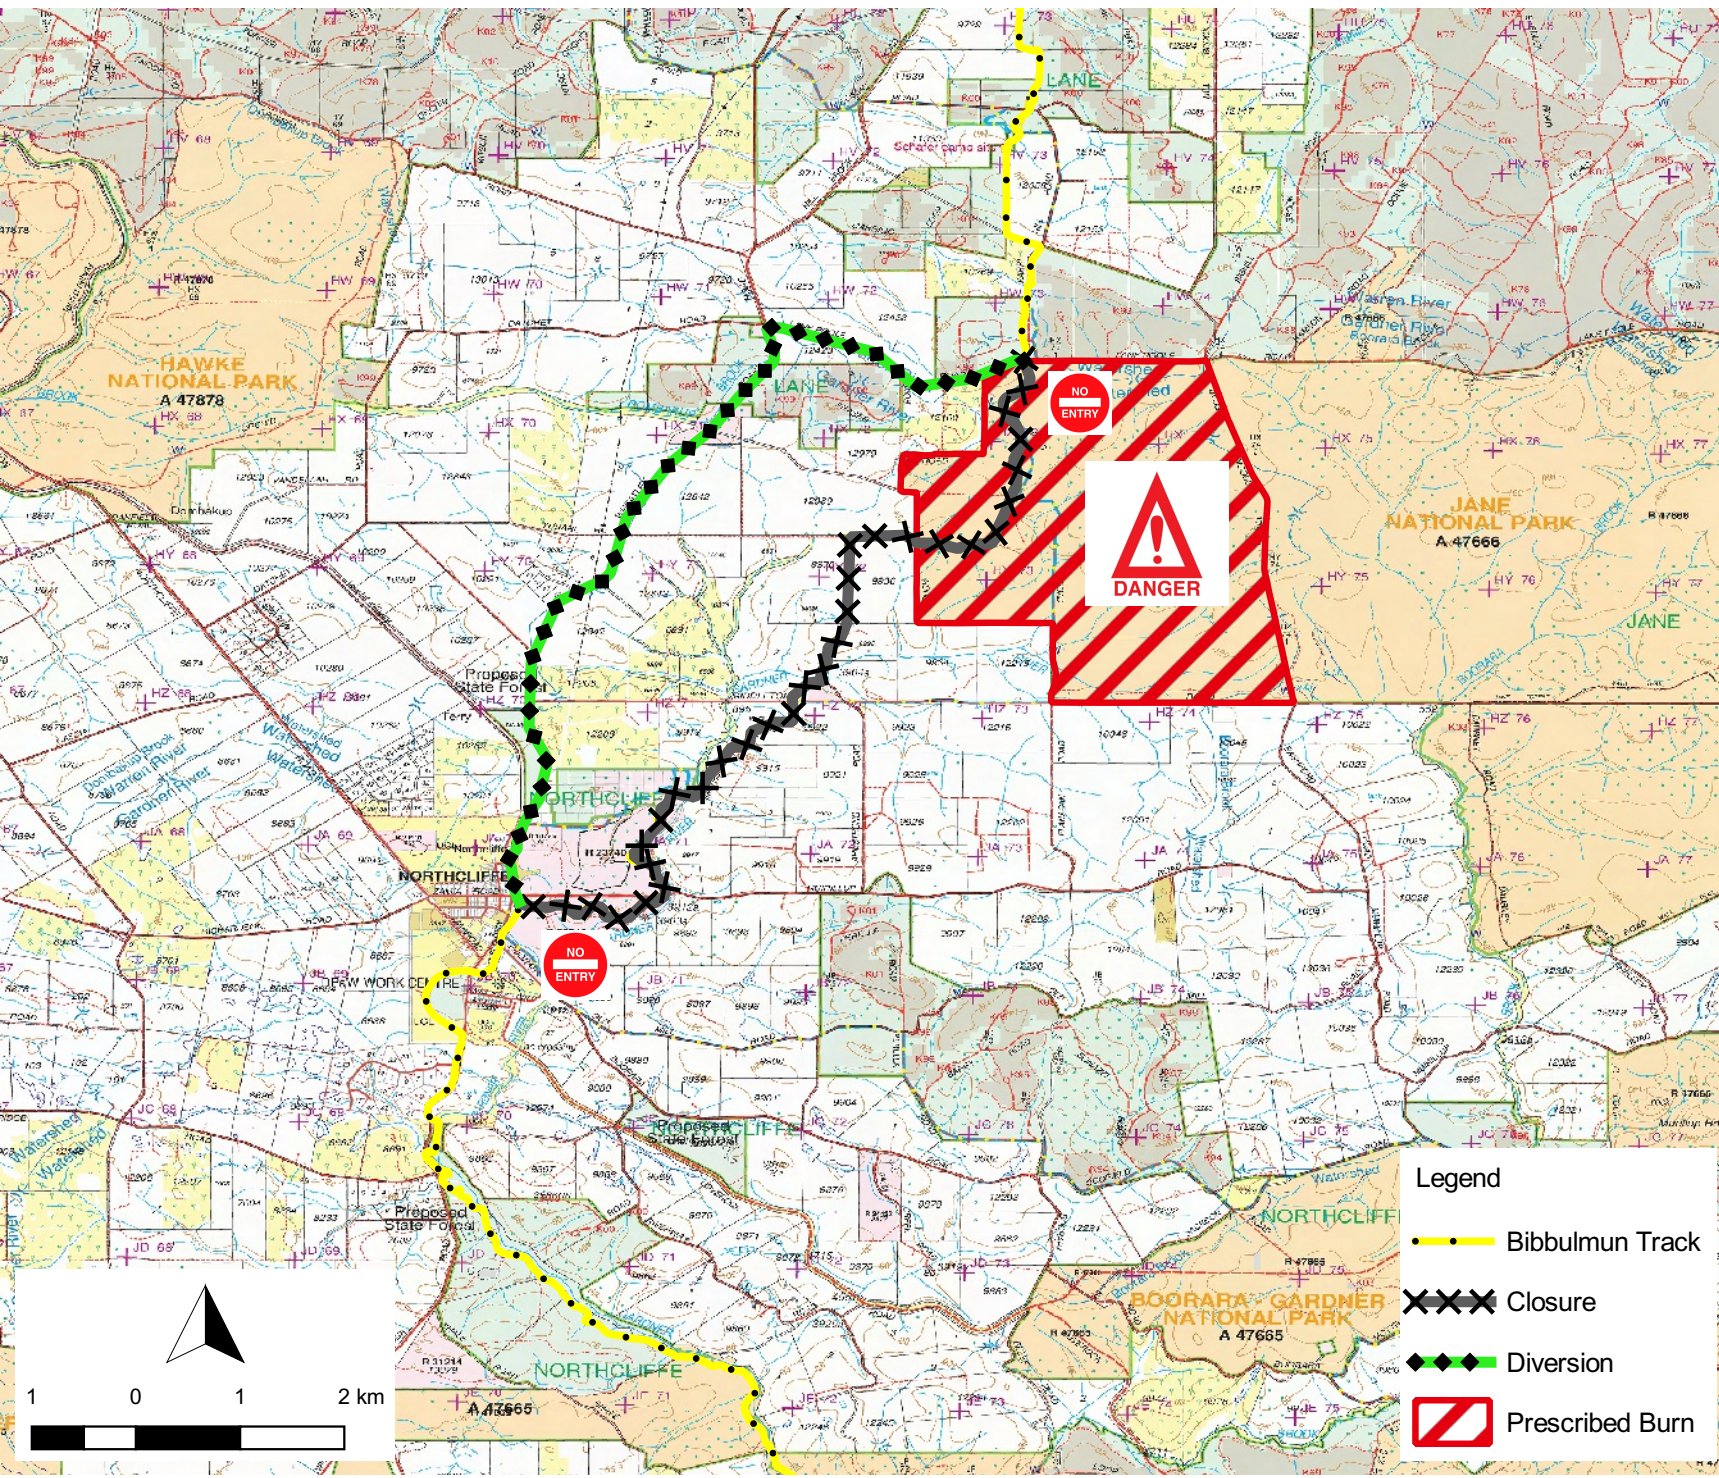

Bibbulmun Track TRACK CLOSED

This prescribed burn is proposed for sometime between

January - February 2019

DON_047_Jane_BT

This diversion will be installed immediately prior to the burn commencing and will be removed as soon as possible after the completion of the burn.

PREScribed BURN DIVERSION

NE of Northcliffe

The Bibbulmun Track is closed for 13km due to prescribed burning.

A 12km diversion along Karri Hill, Lane Poole and Wheatley Coast Roads is in place.

The original route will remain closed until declared safe.

For your safety stay on the marked diversion, adhere to and follow all signage and instructions from Parks and Wildlife and other emergency staff.

Walkers should be aware of fire operations vehicles and other traffic in the area.

For more information contact the Parks and Wildlife Service Pemberton on (08) 9776 1207.

Legend

Bibbulmun Track

Closure

Diversion

Prescribed Burn