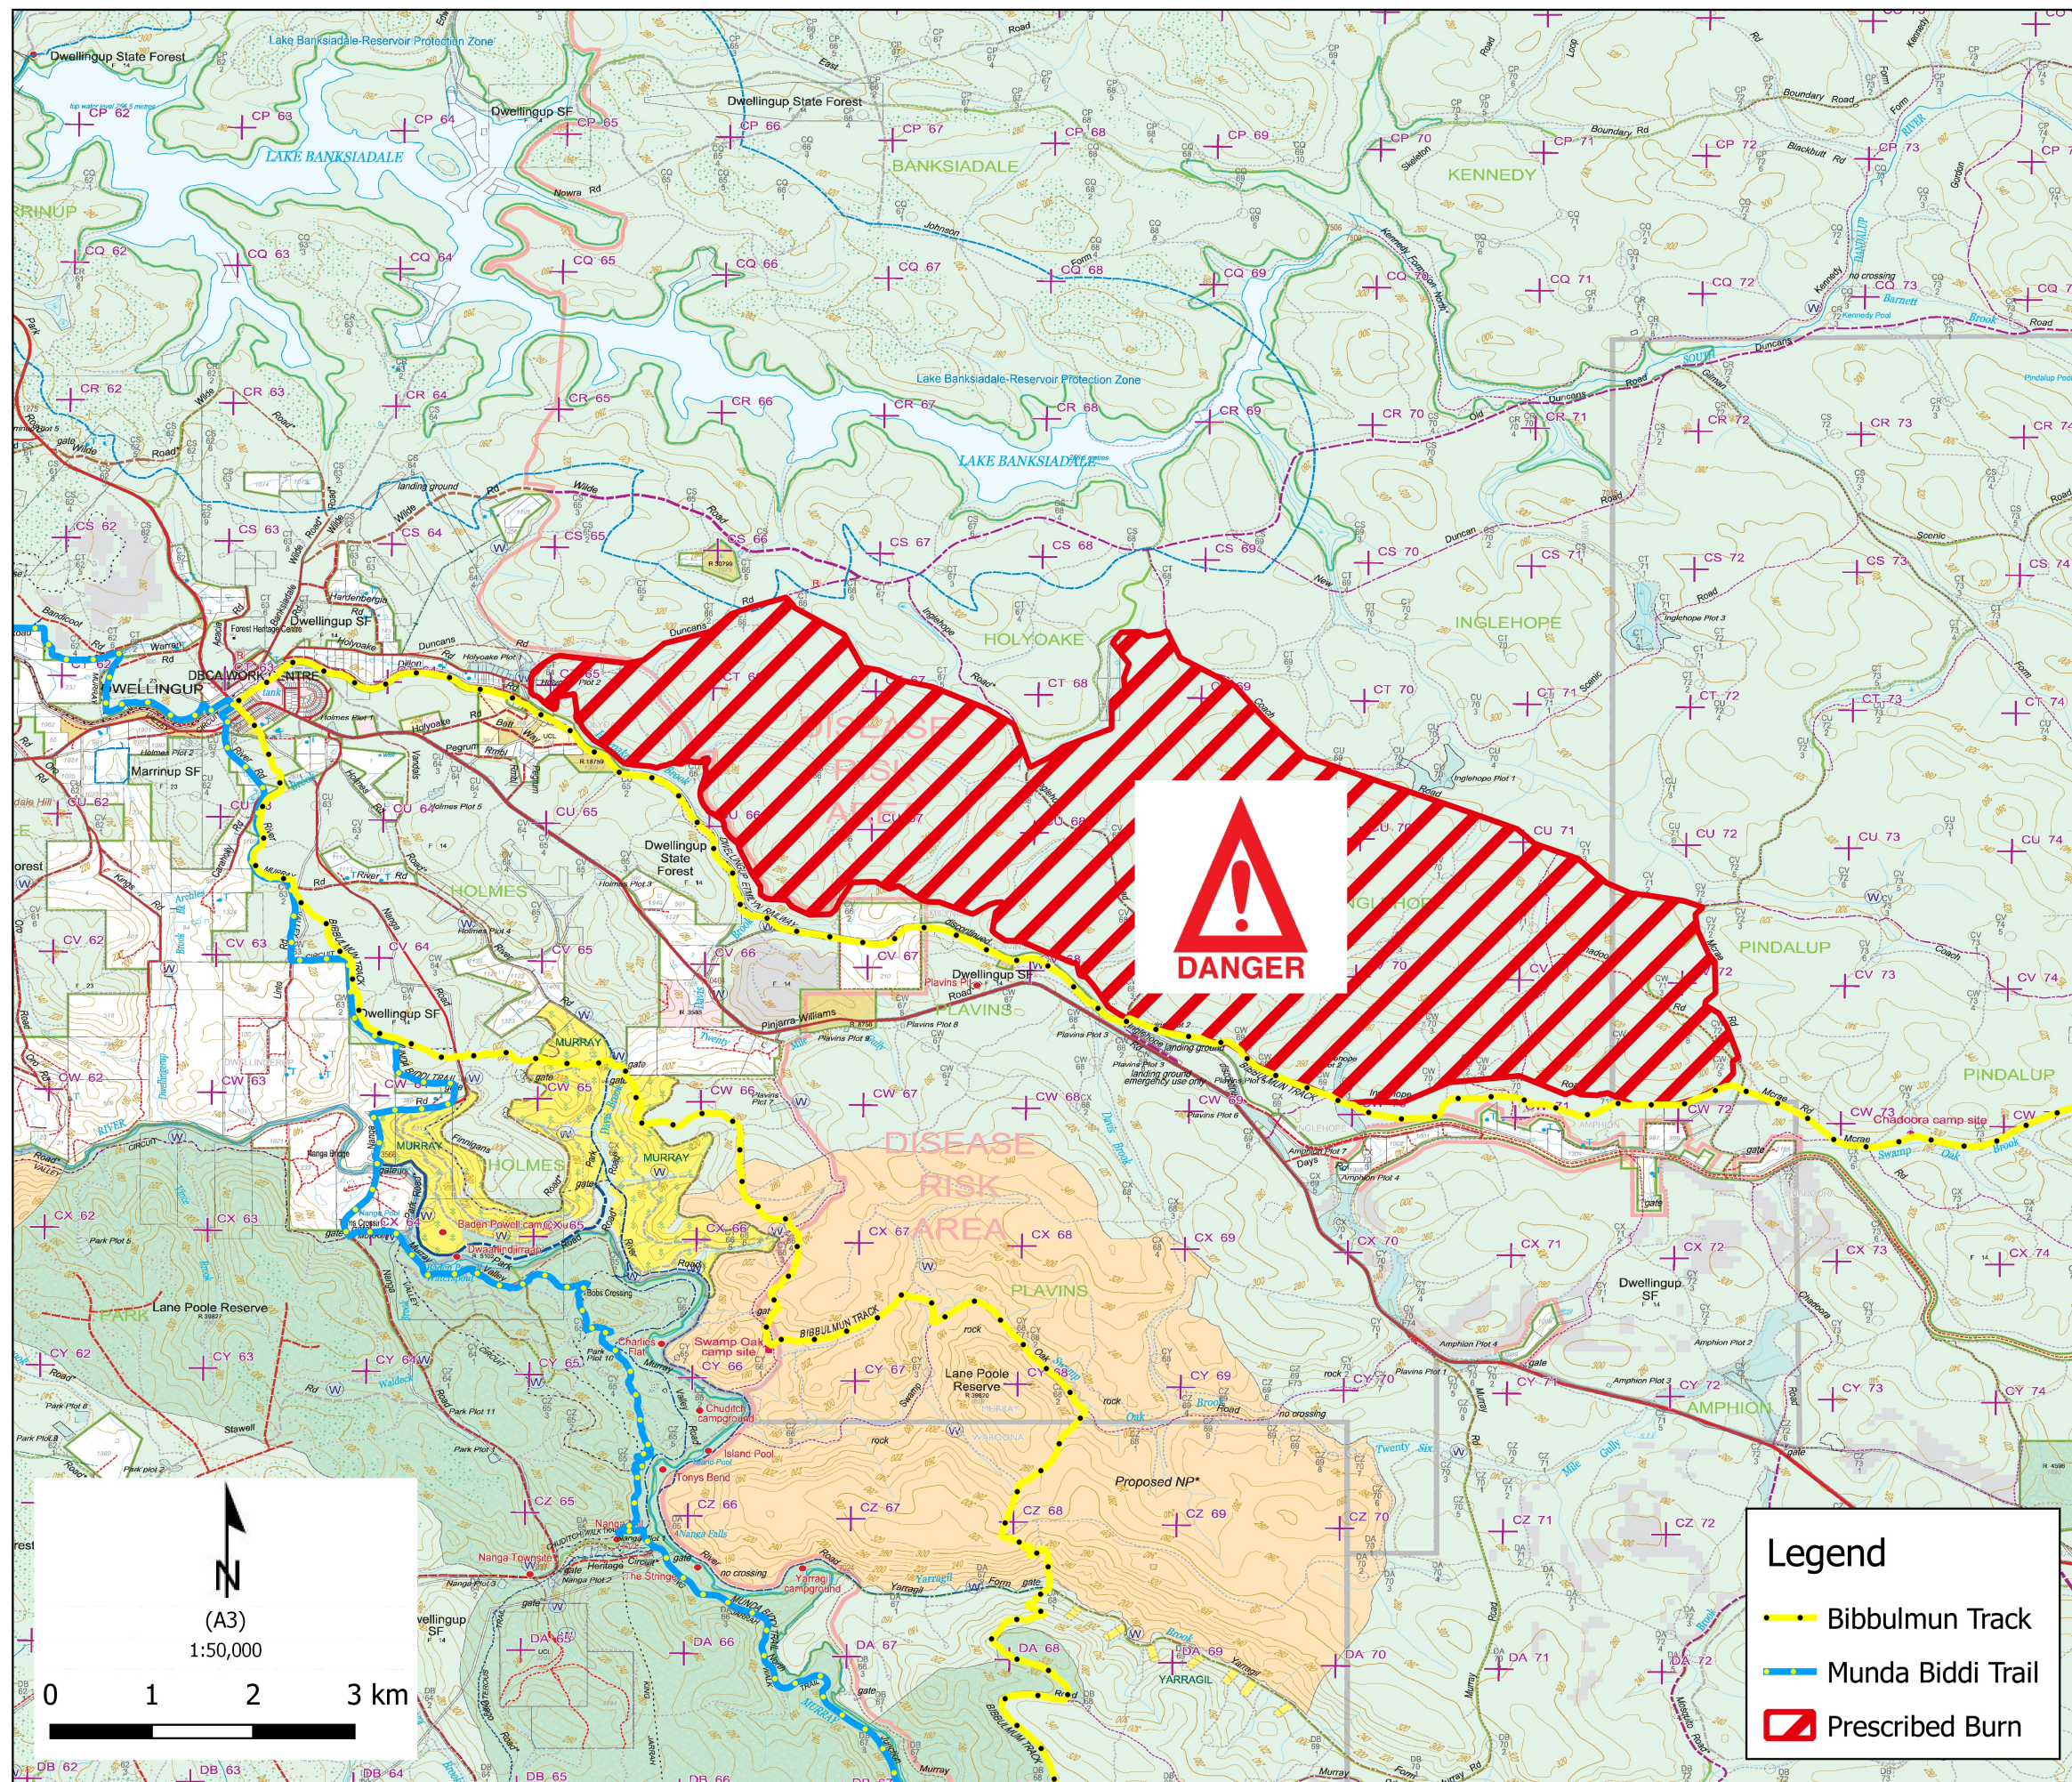

If applicable this map is based on information provided by and with the permission of the Western Australia Land Information Authority (Landgate) (2013) Roads and tracks on land managed by the Department of Biodiversity, Conservation and Attractions may contain unmarked hazards and their surface condition is variable. Exercise caution and drive to conditions on all roads. The Department of Biodiversity, Conservation and Attractions does not guarantee that this map is without flaw of any kind and disclaims all liability for errors, loss or other consequence which may arise from relying on any information depicted.

Department of Biodiversity, Conservation and Attractions