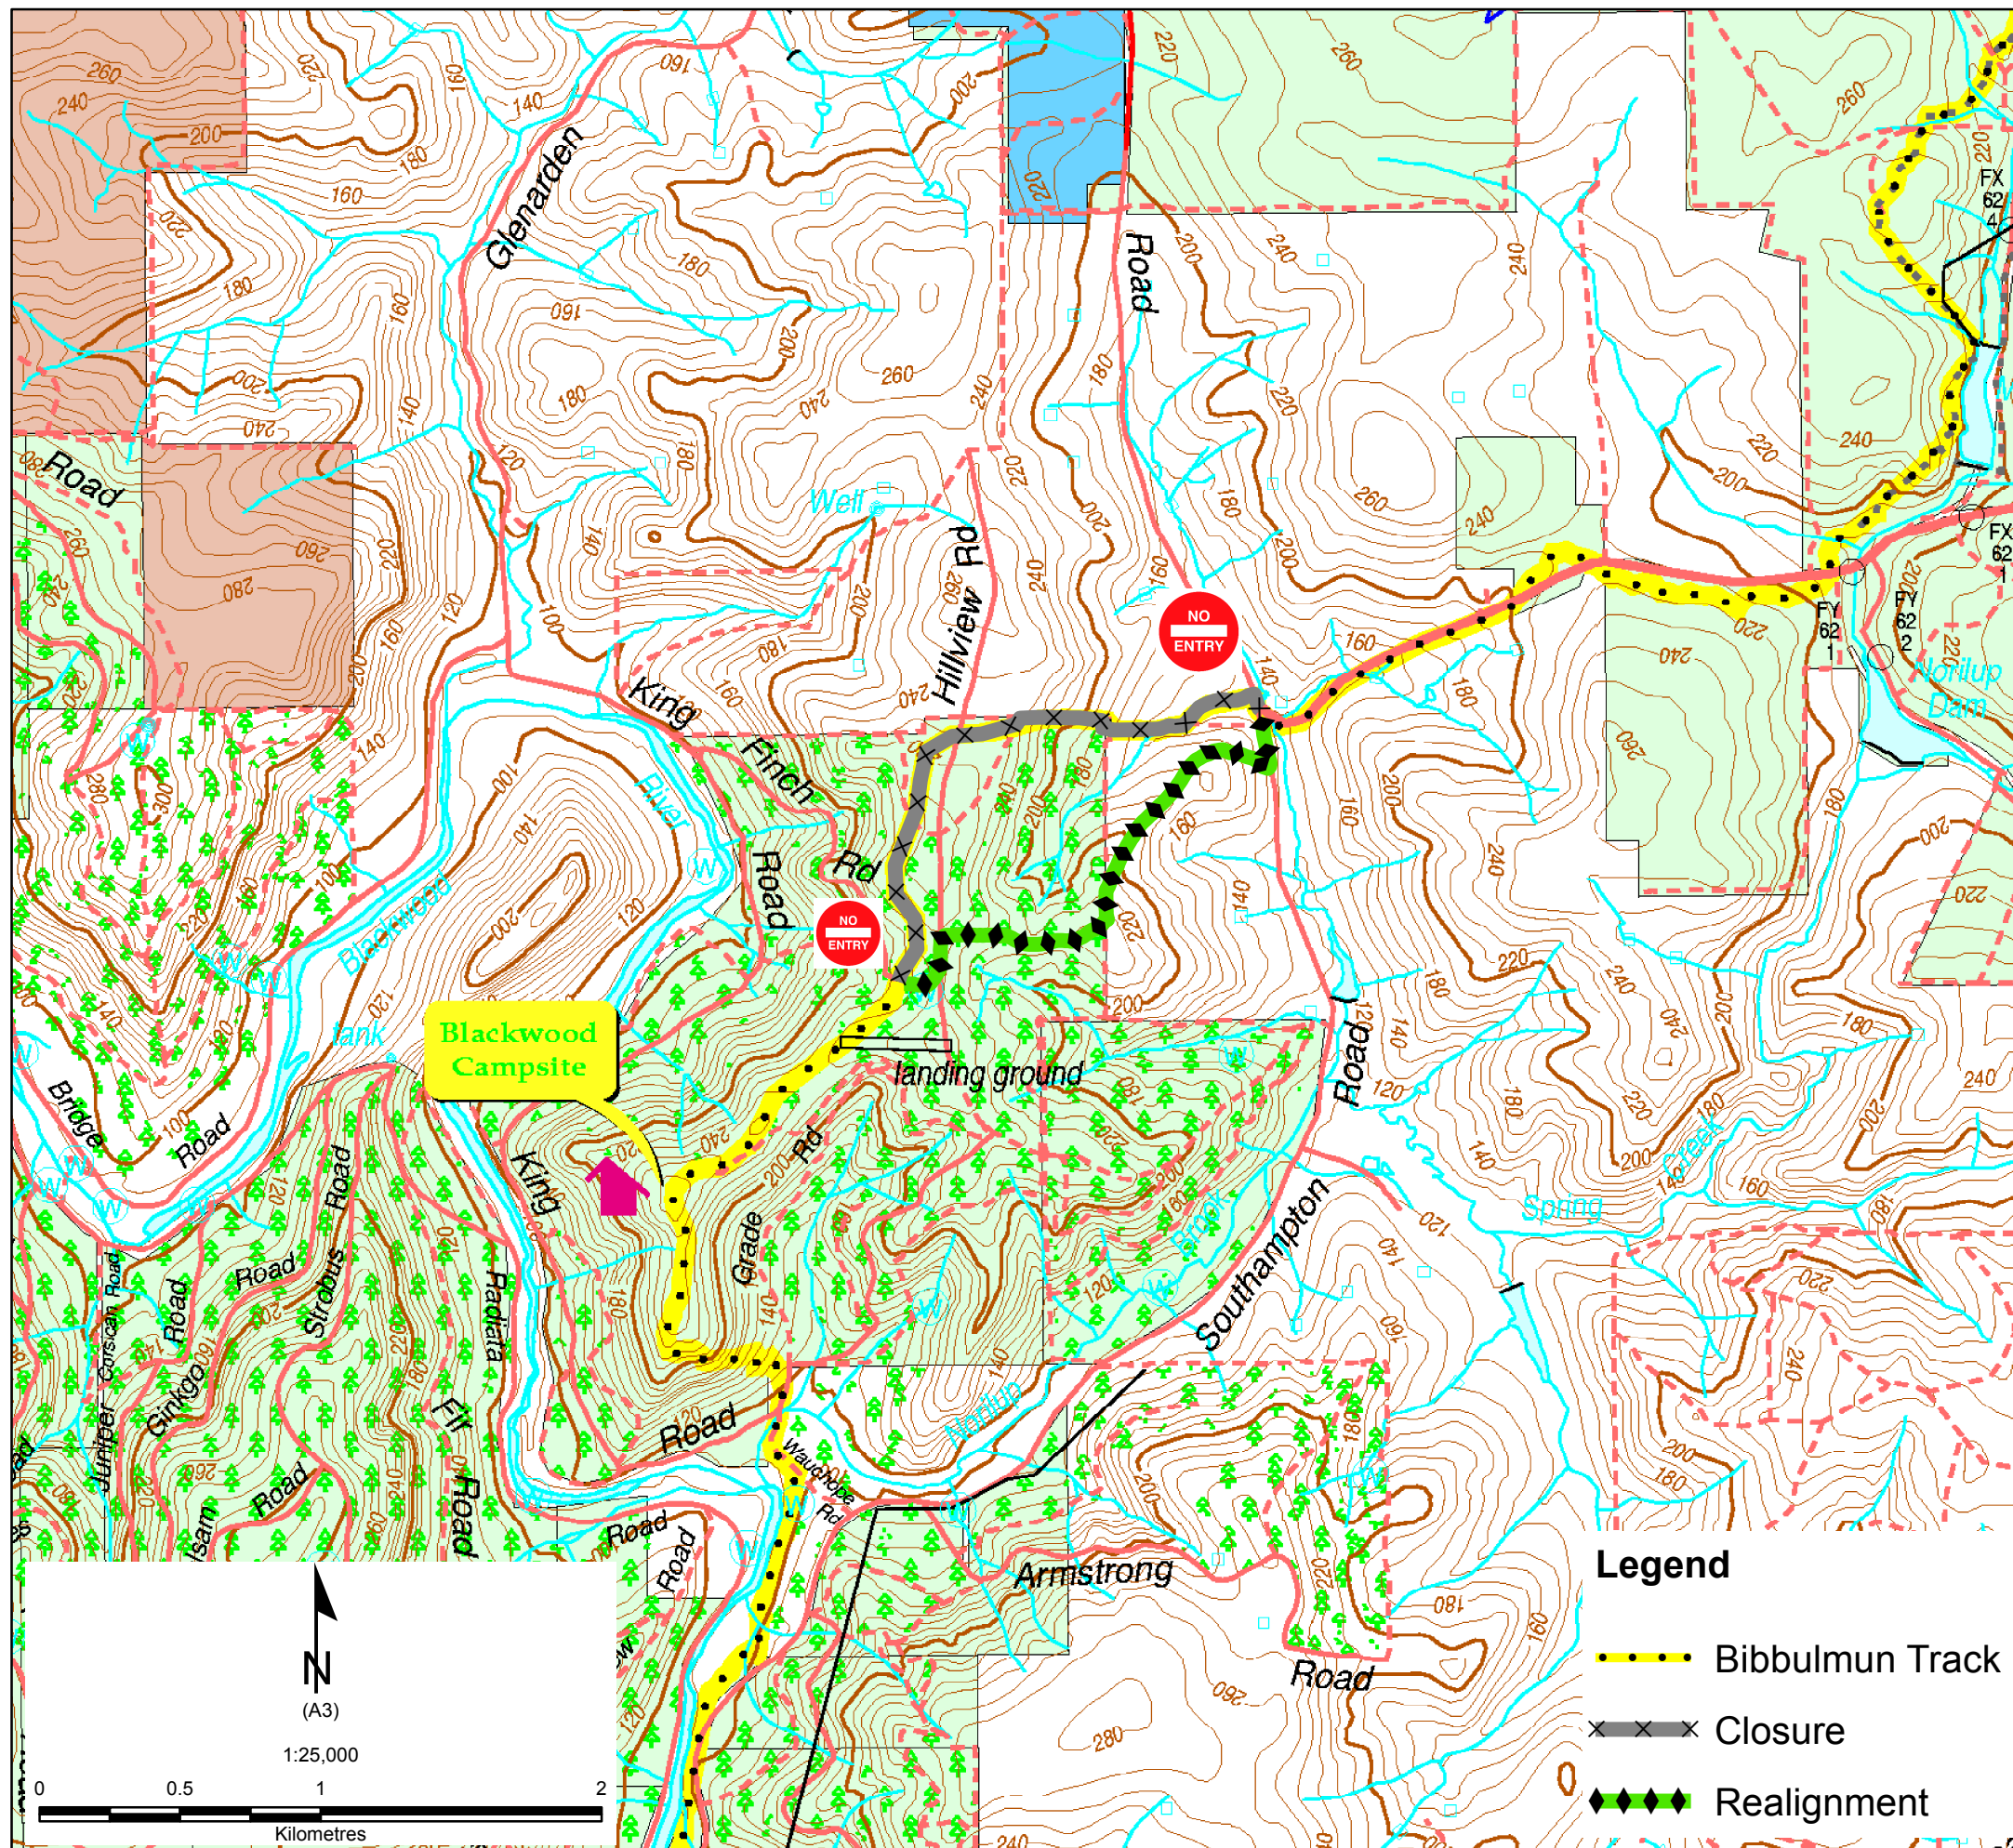

Bibbulmun Track REALIGNMENT

2015

The Bibbulmun Track has been permanently realigned.

Approximately 2.2km of Track have been permanently CLOSED as shown on the map.

A 2km realignment is now permanently in operation as shown on the map.

For more information contact the Department of Parks and Wildlife Kirup on (08) 9731 6232.

Legend

- Bibbulmun Track
- ✕ Closure
- ◆ Realignment

Department of
Parks and Wildlife